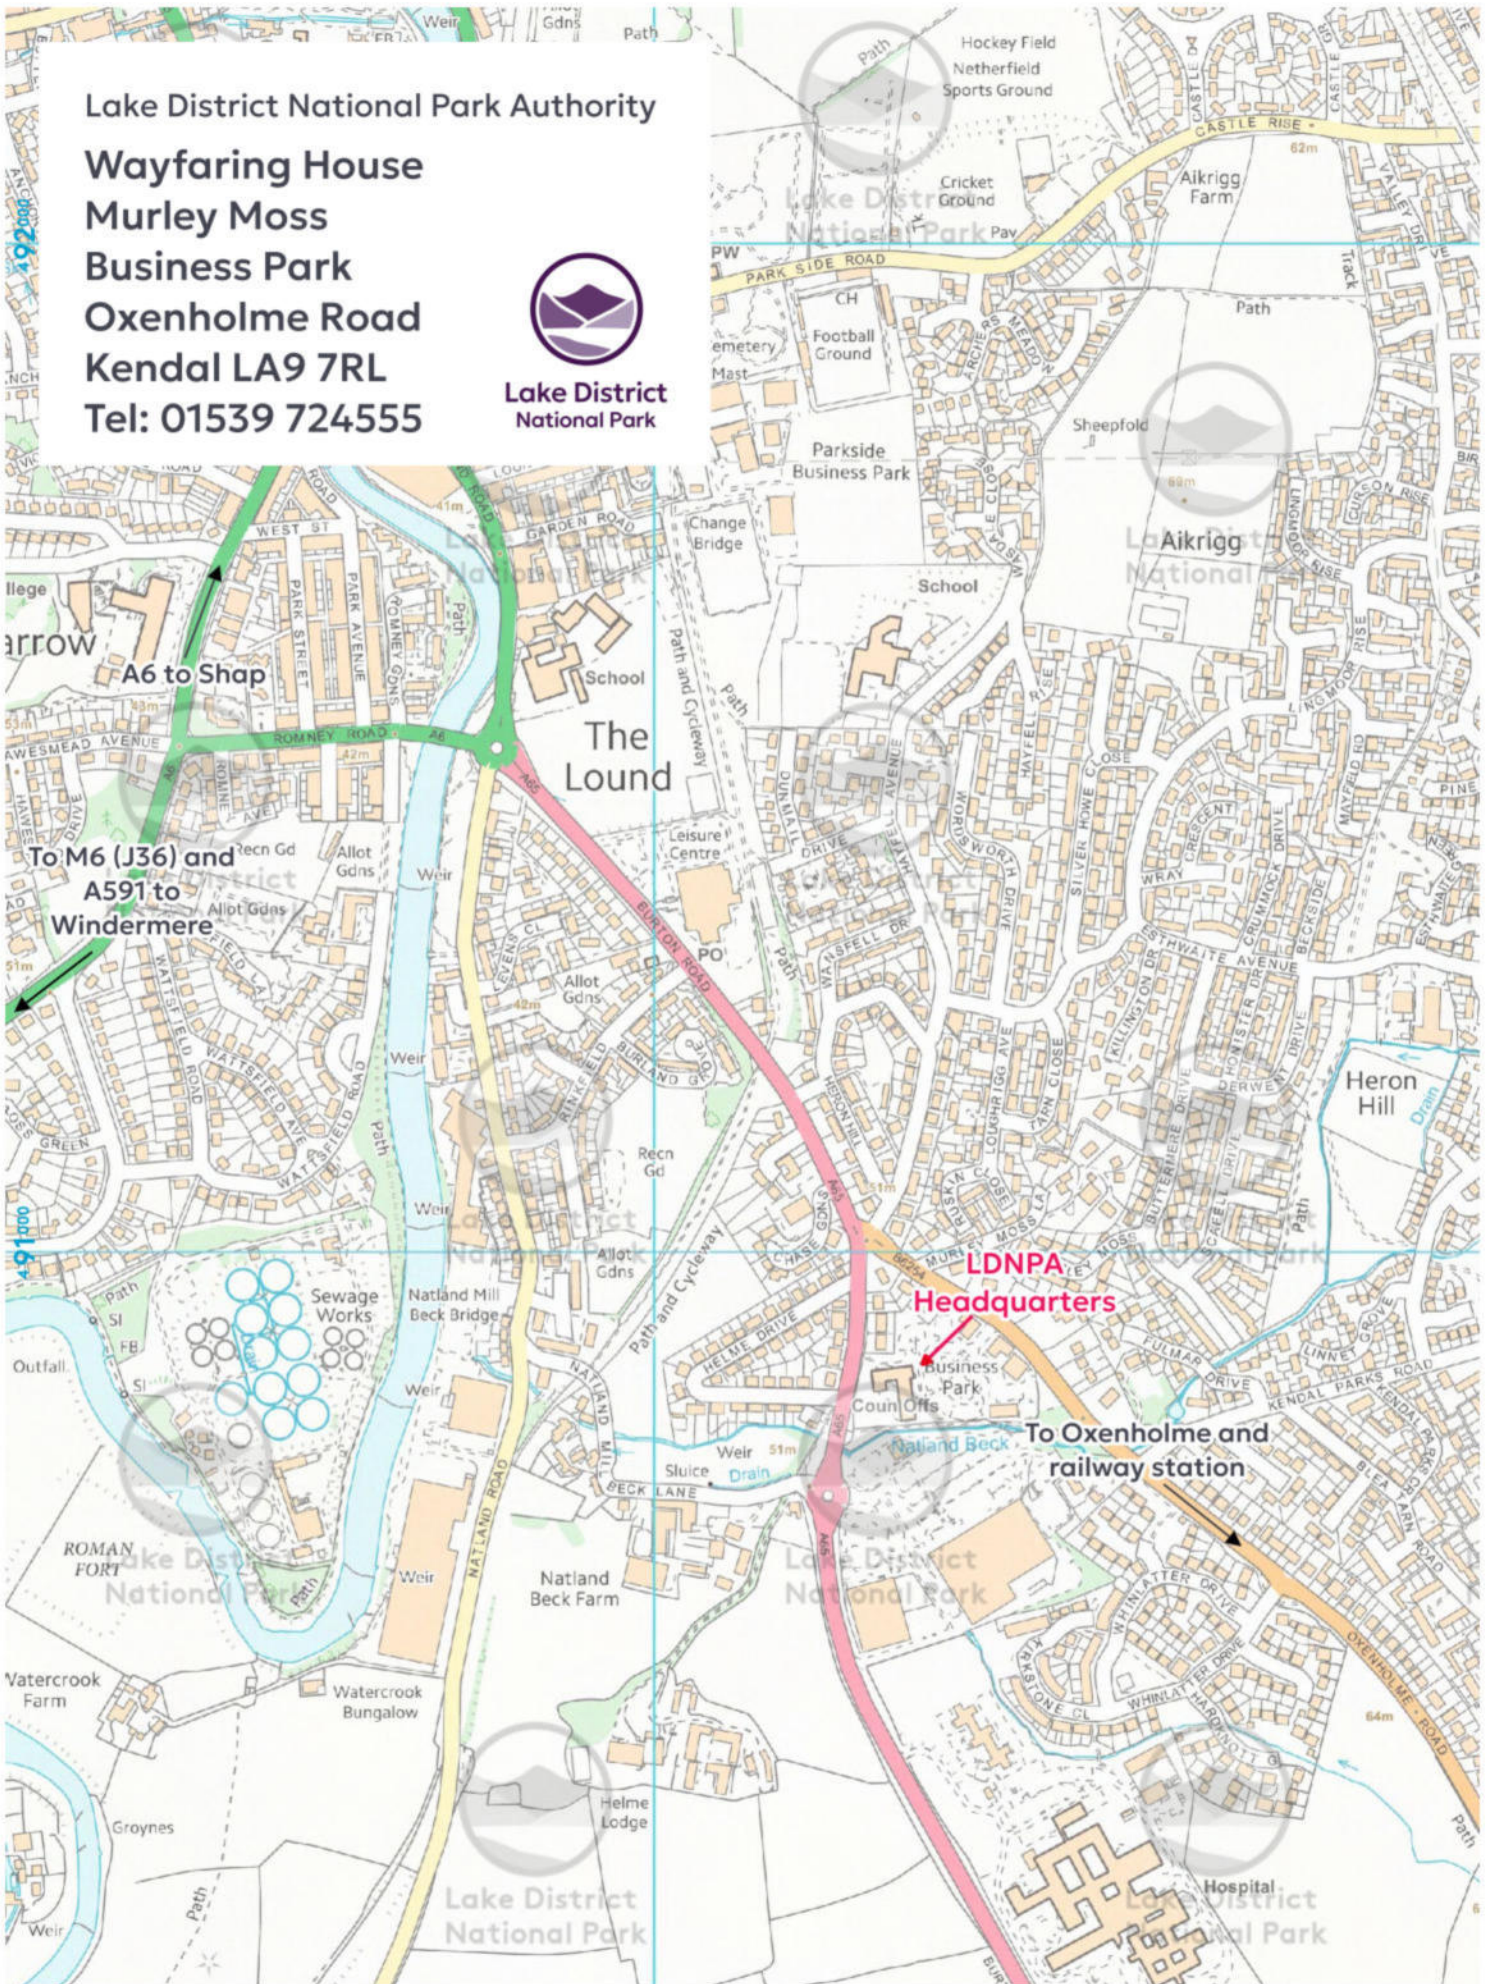

Lake District National Park Authority
Wayfaring House
Murley Moss
Business Park
Oxenholme Road
Kendal LA9 7RL
Tel: 01539 724555

Lake District
National Park

© Crown copyright and database right 2026 Ordnance Survey AC0000807483. You are permitted to use this data solely to enable you to respond to, or interact with, the Lake District National Park Authority. You are not permitted to copy, sub-licence, distribute or sell any of this data to third parties in any form.

0 100 200 m