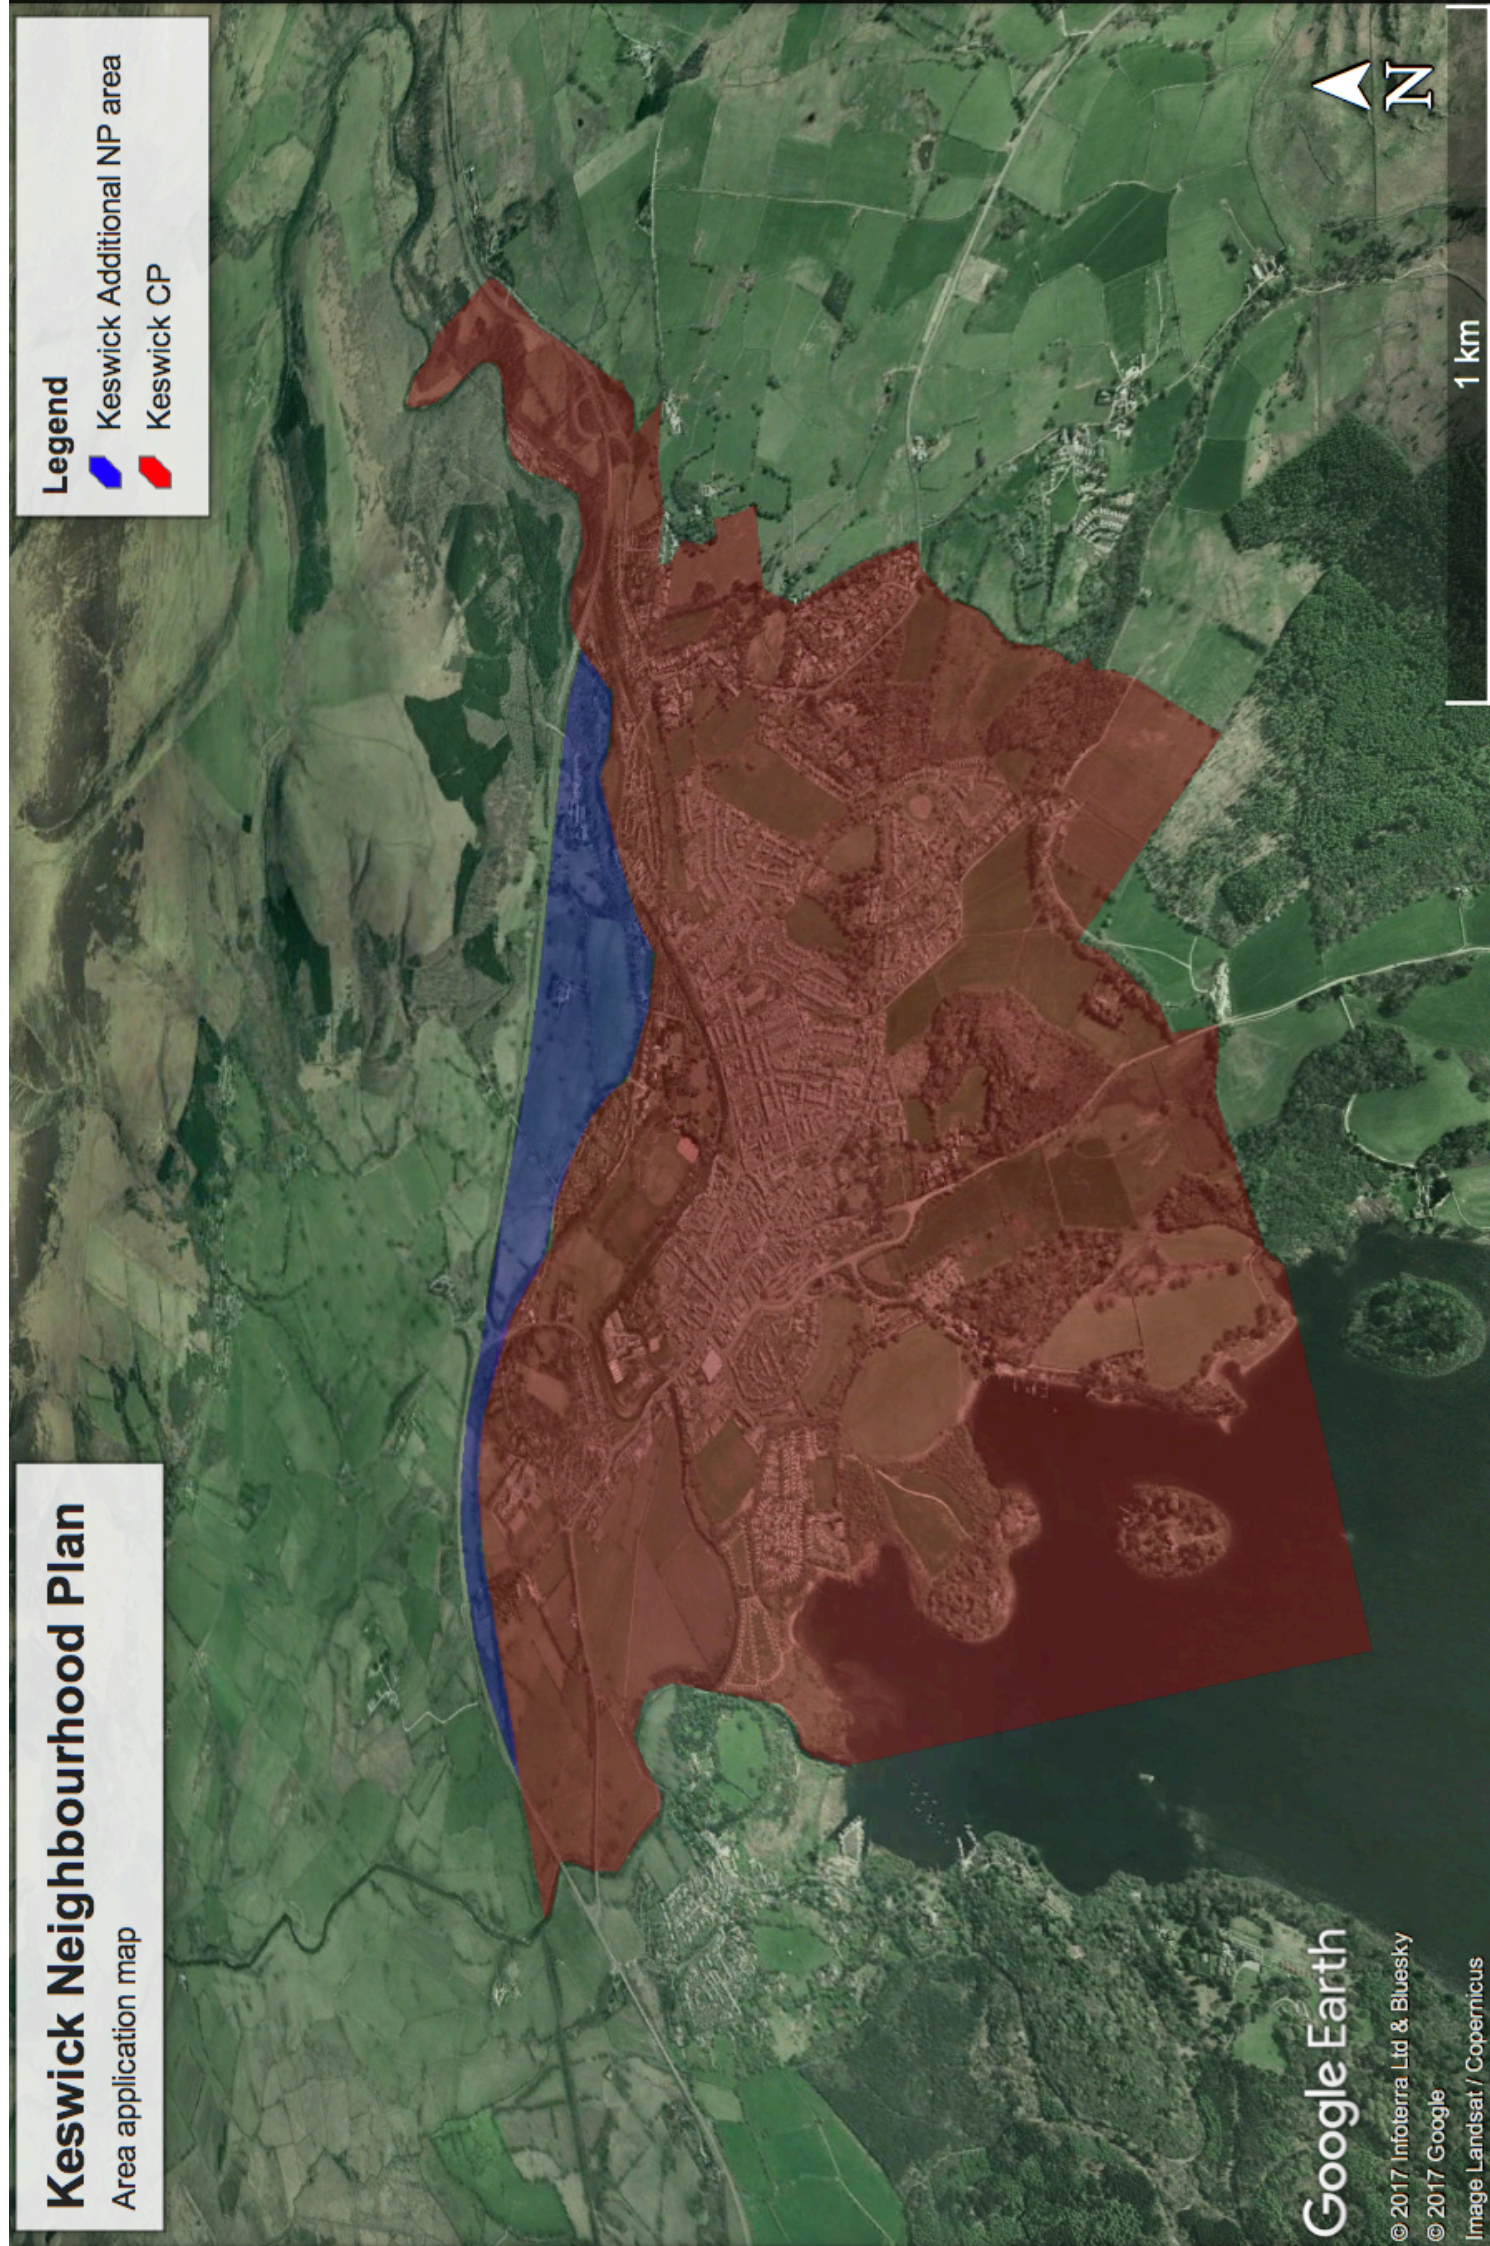

Keswick Neighbourhood Plan

Area application map

Legend

-  Keswick Additional NP area
-  Keswick CP

Google Earth

© 2017 Infoterra Ltd & Bluesky

© 2017 Google

Image Landsat / Copernicus