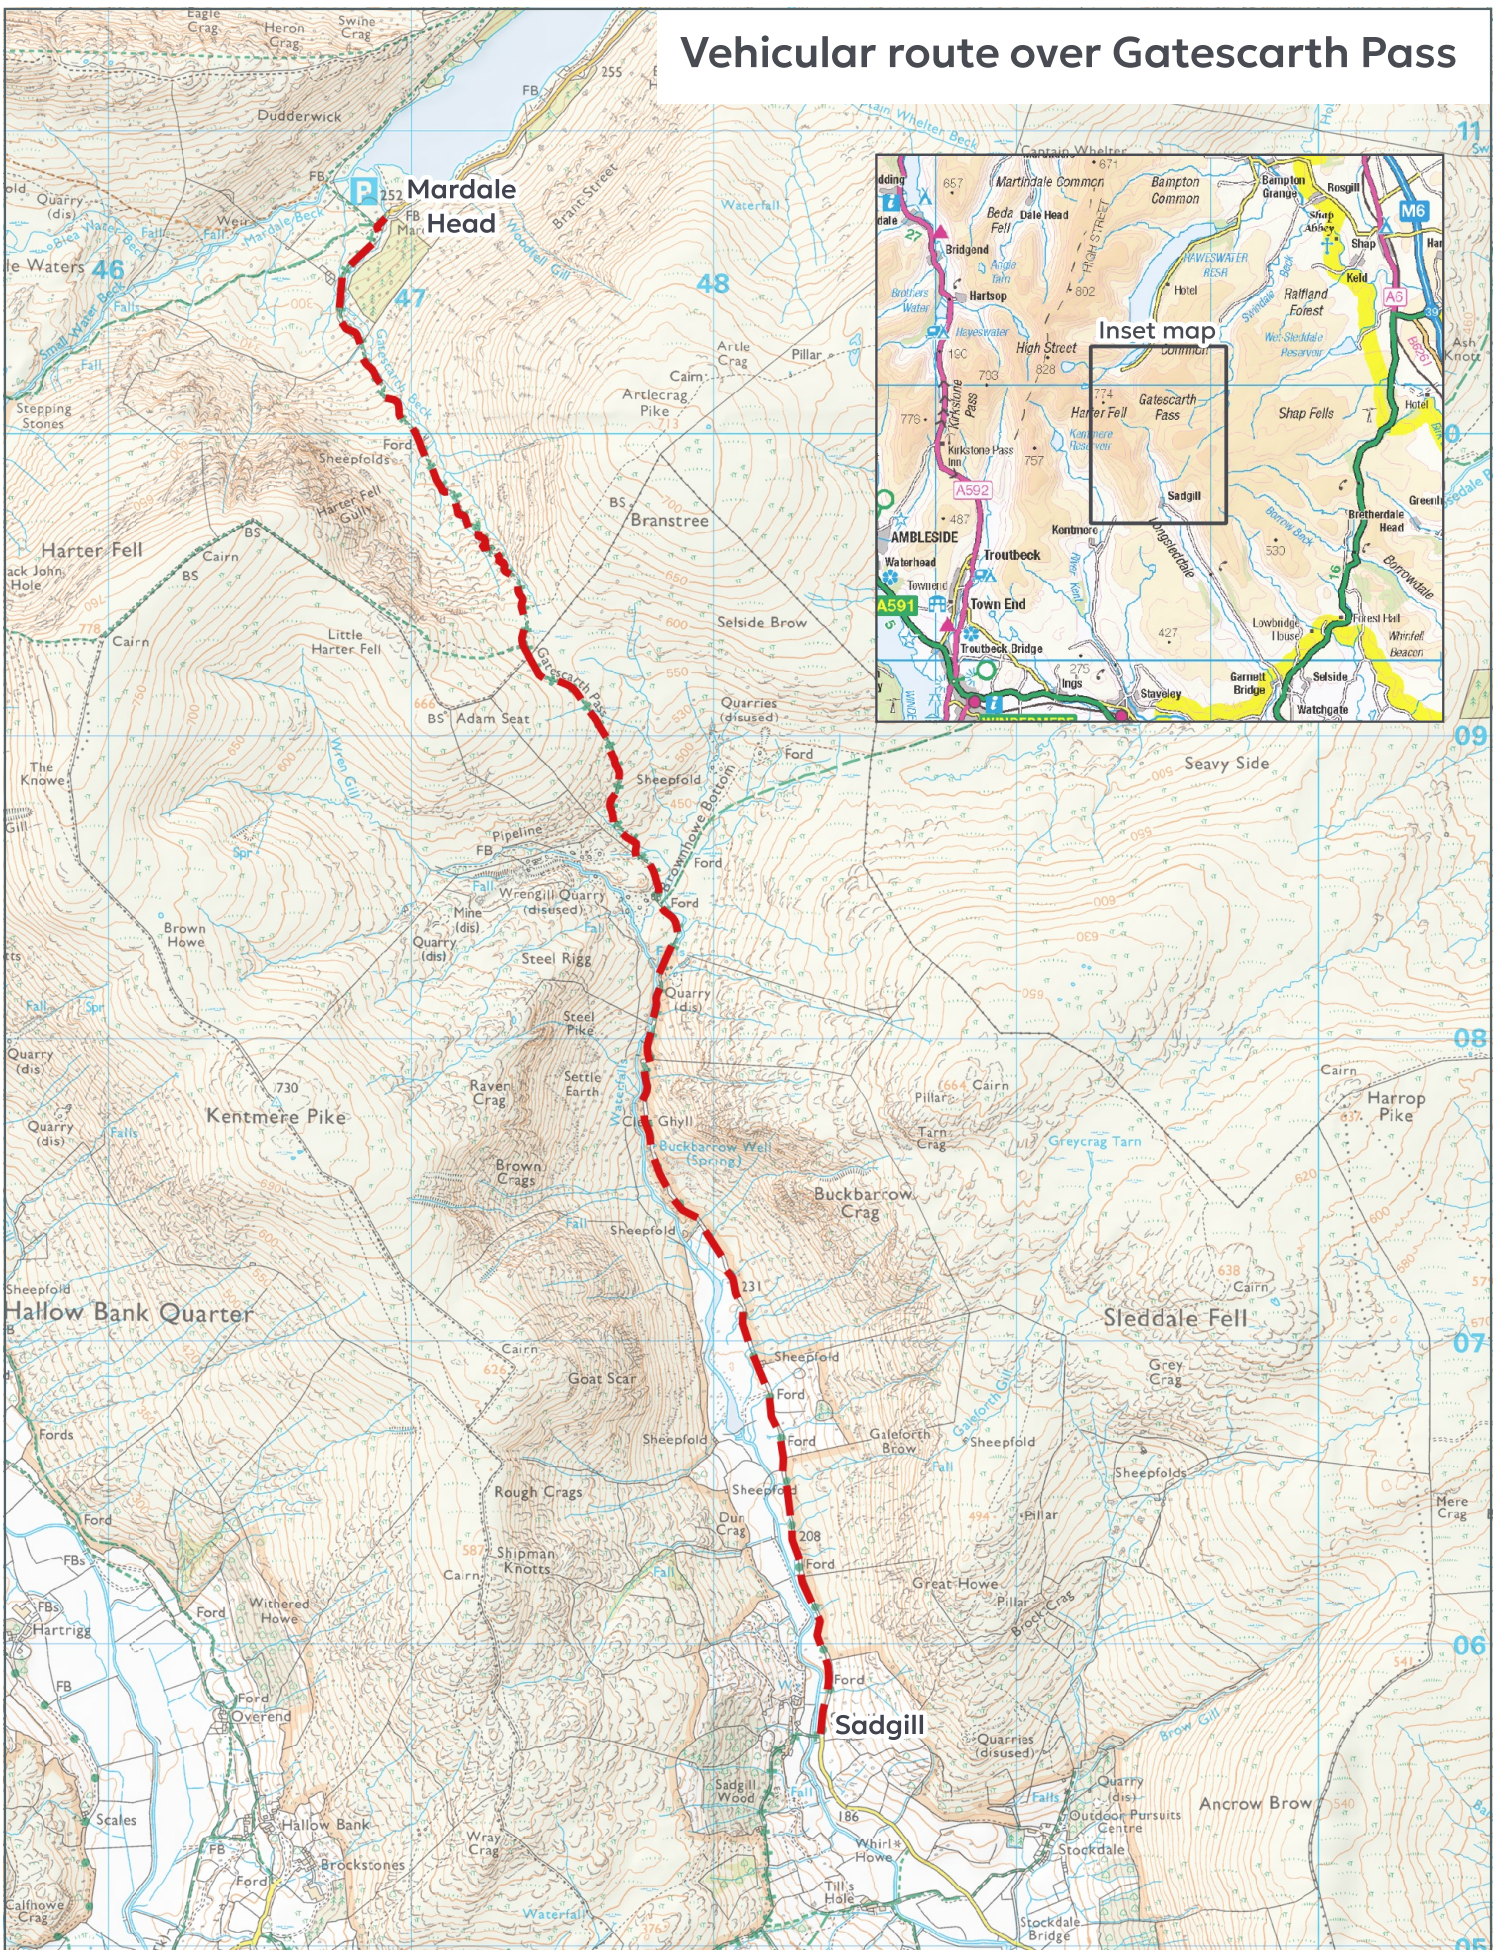

# Vehicular route over Gatscarth Pass

© Lake District National Park Authority 2026. © Crown copyright and database right 2026 Ordnance Survey AC0000807483. You are not permitted to copy, sub-licence, distribute or sell any of this data to third parties in any form.

— Gatscarth Pass

Centre of map: NY 4811 0819

0 500 1,000 m