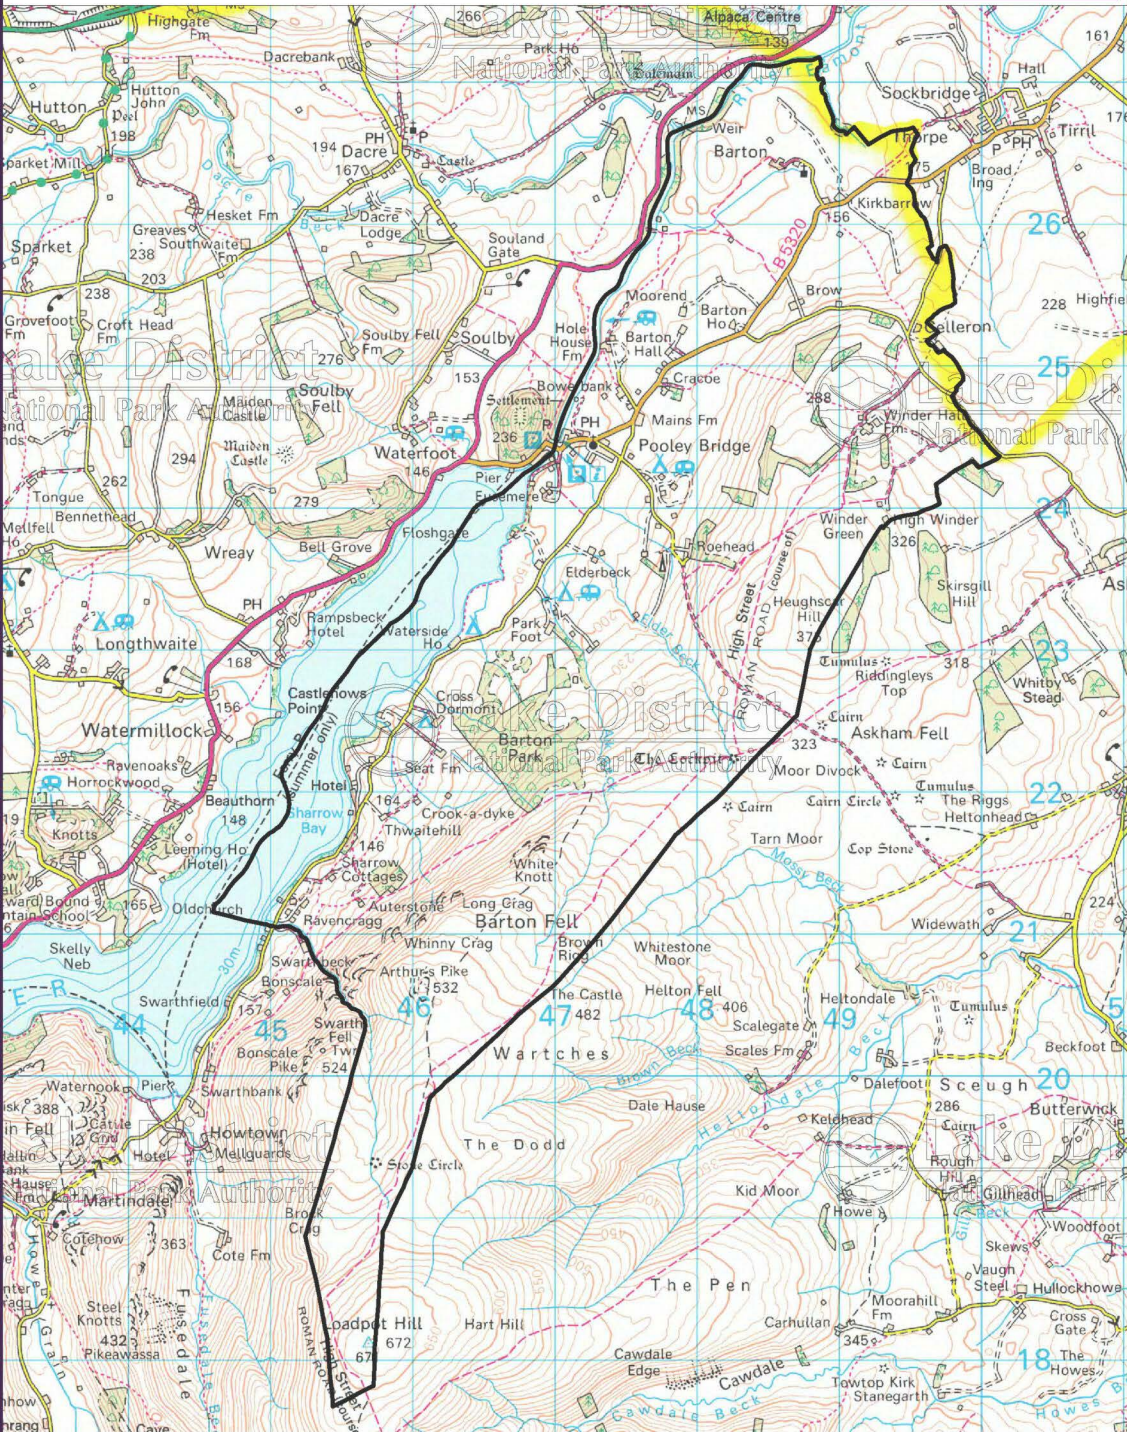

# Barton: Neighbourhood Plan Area

 Neighbourhood Plan Area (Barton parish boundary)

0 Km 1