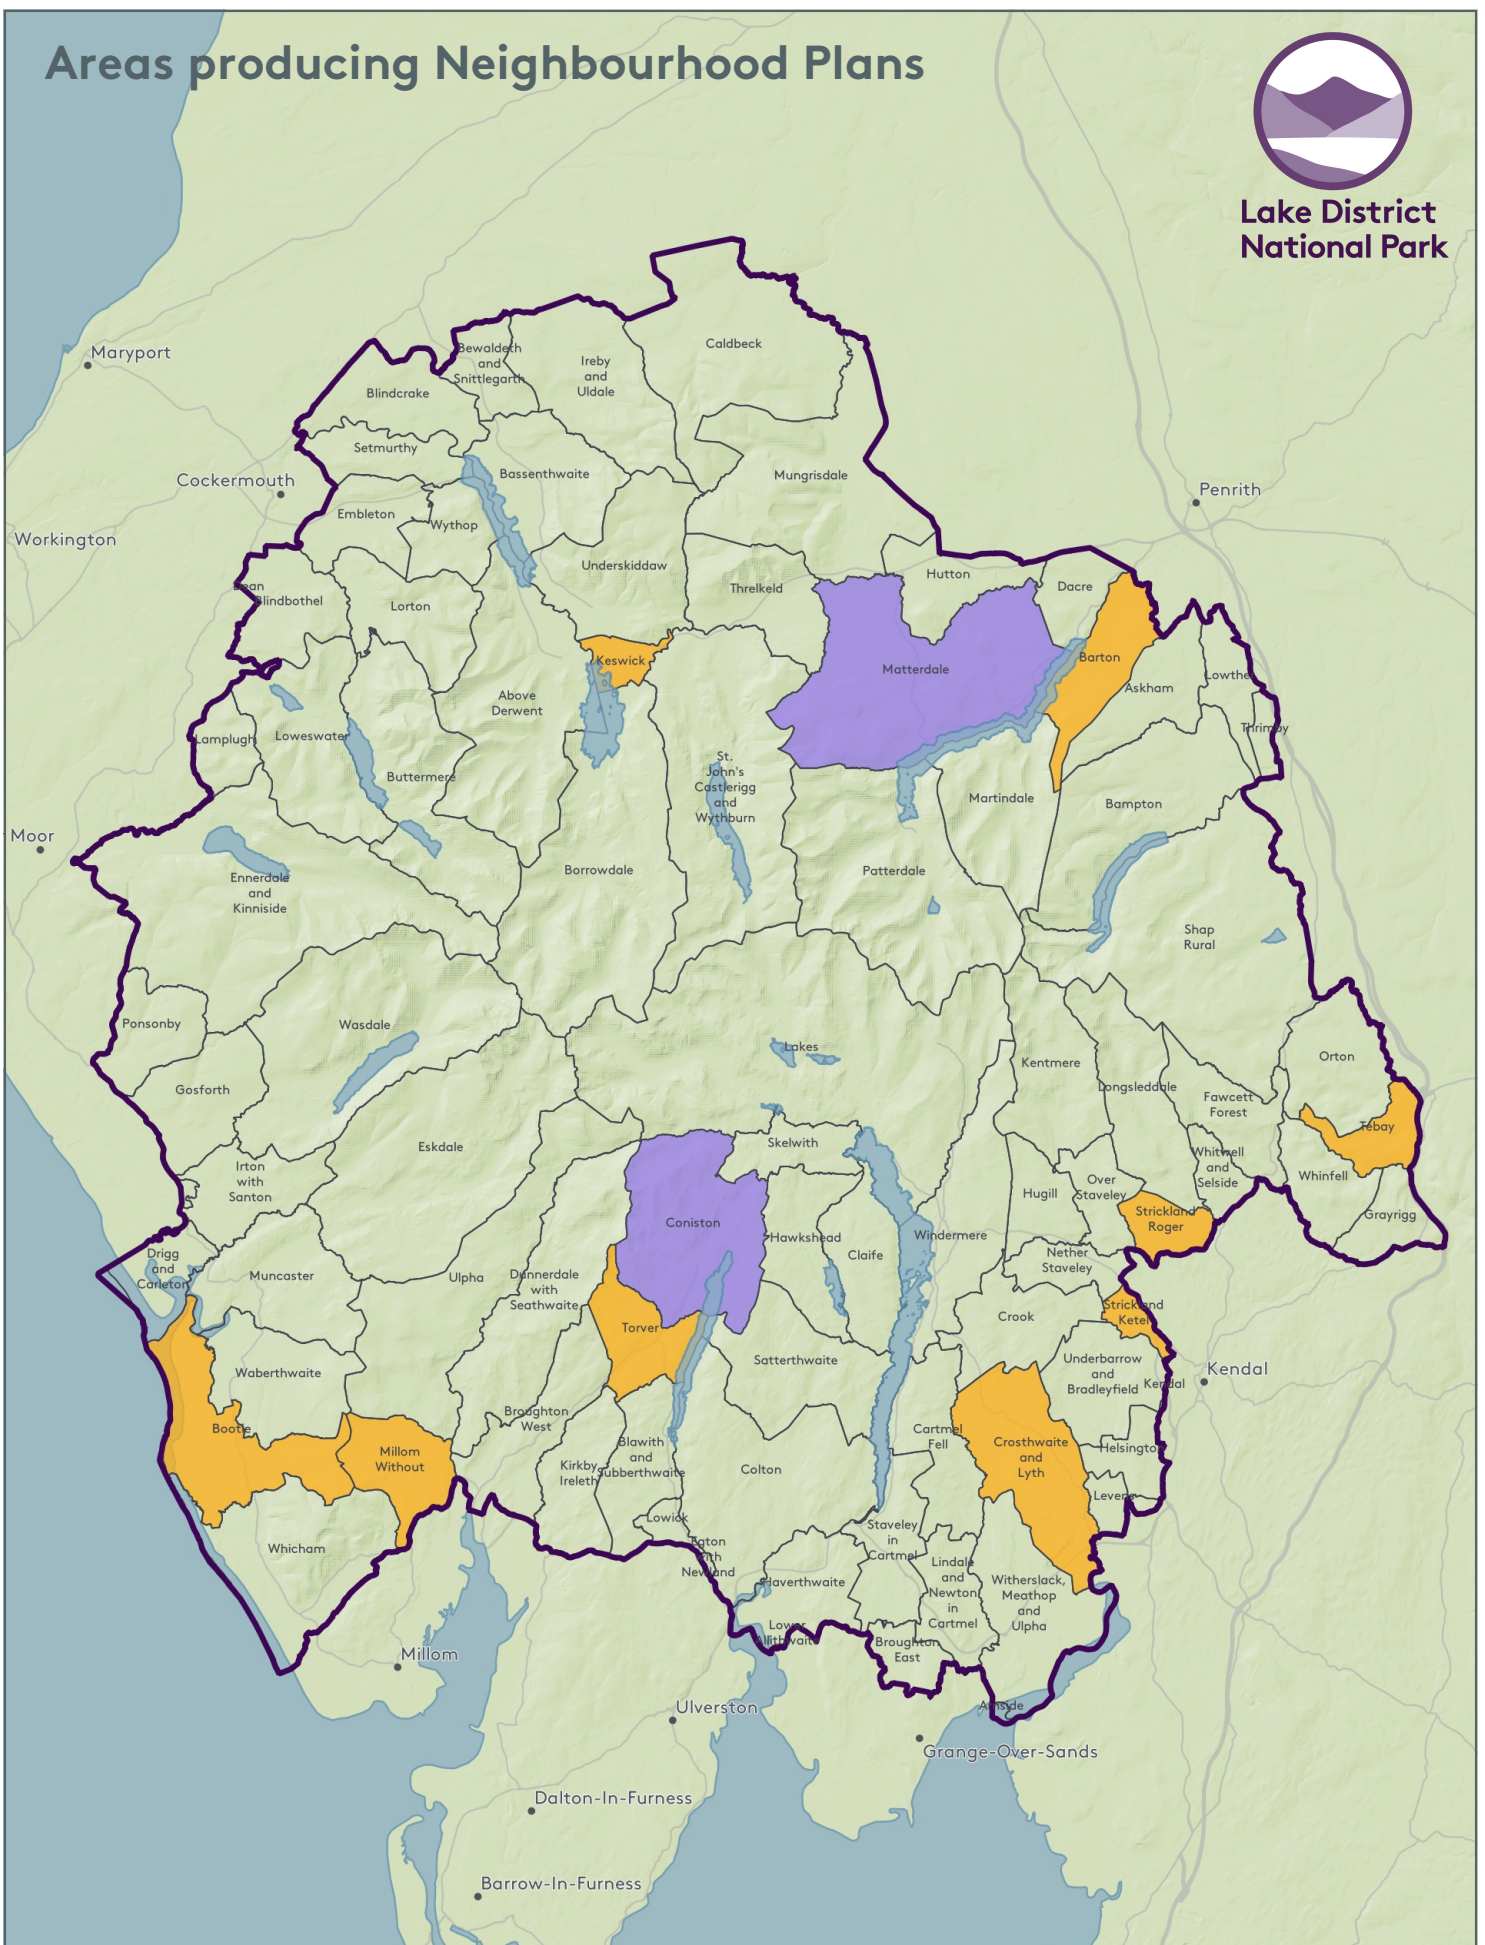

# Areas producing Neighbourhood Plans

Lake District National Park

- No Neighbourhood Plan
- Neighbourhood Plan made legal
- Neighbourhood Plan in progress
- Lake District National Park boundary

© Crown copyright and database right 2020 Ordnance Survey 100021698