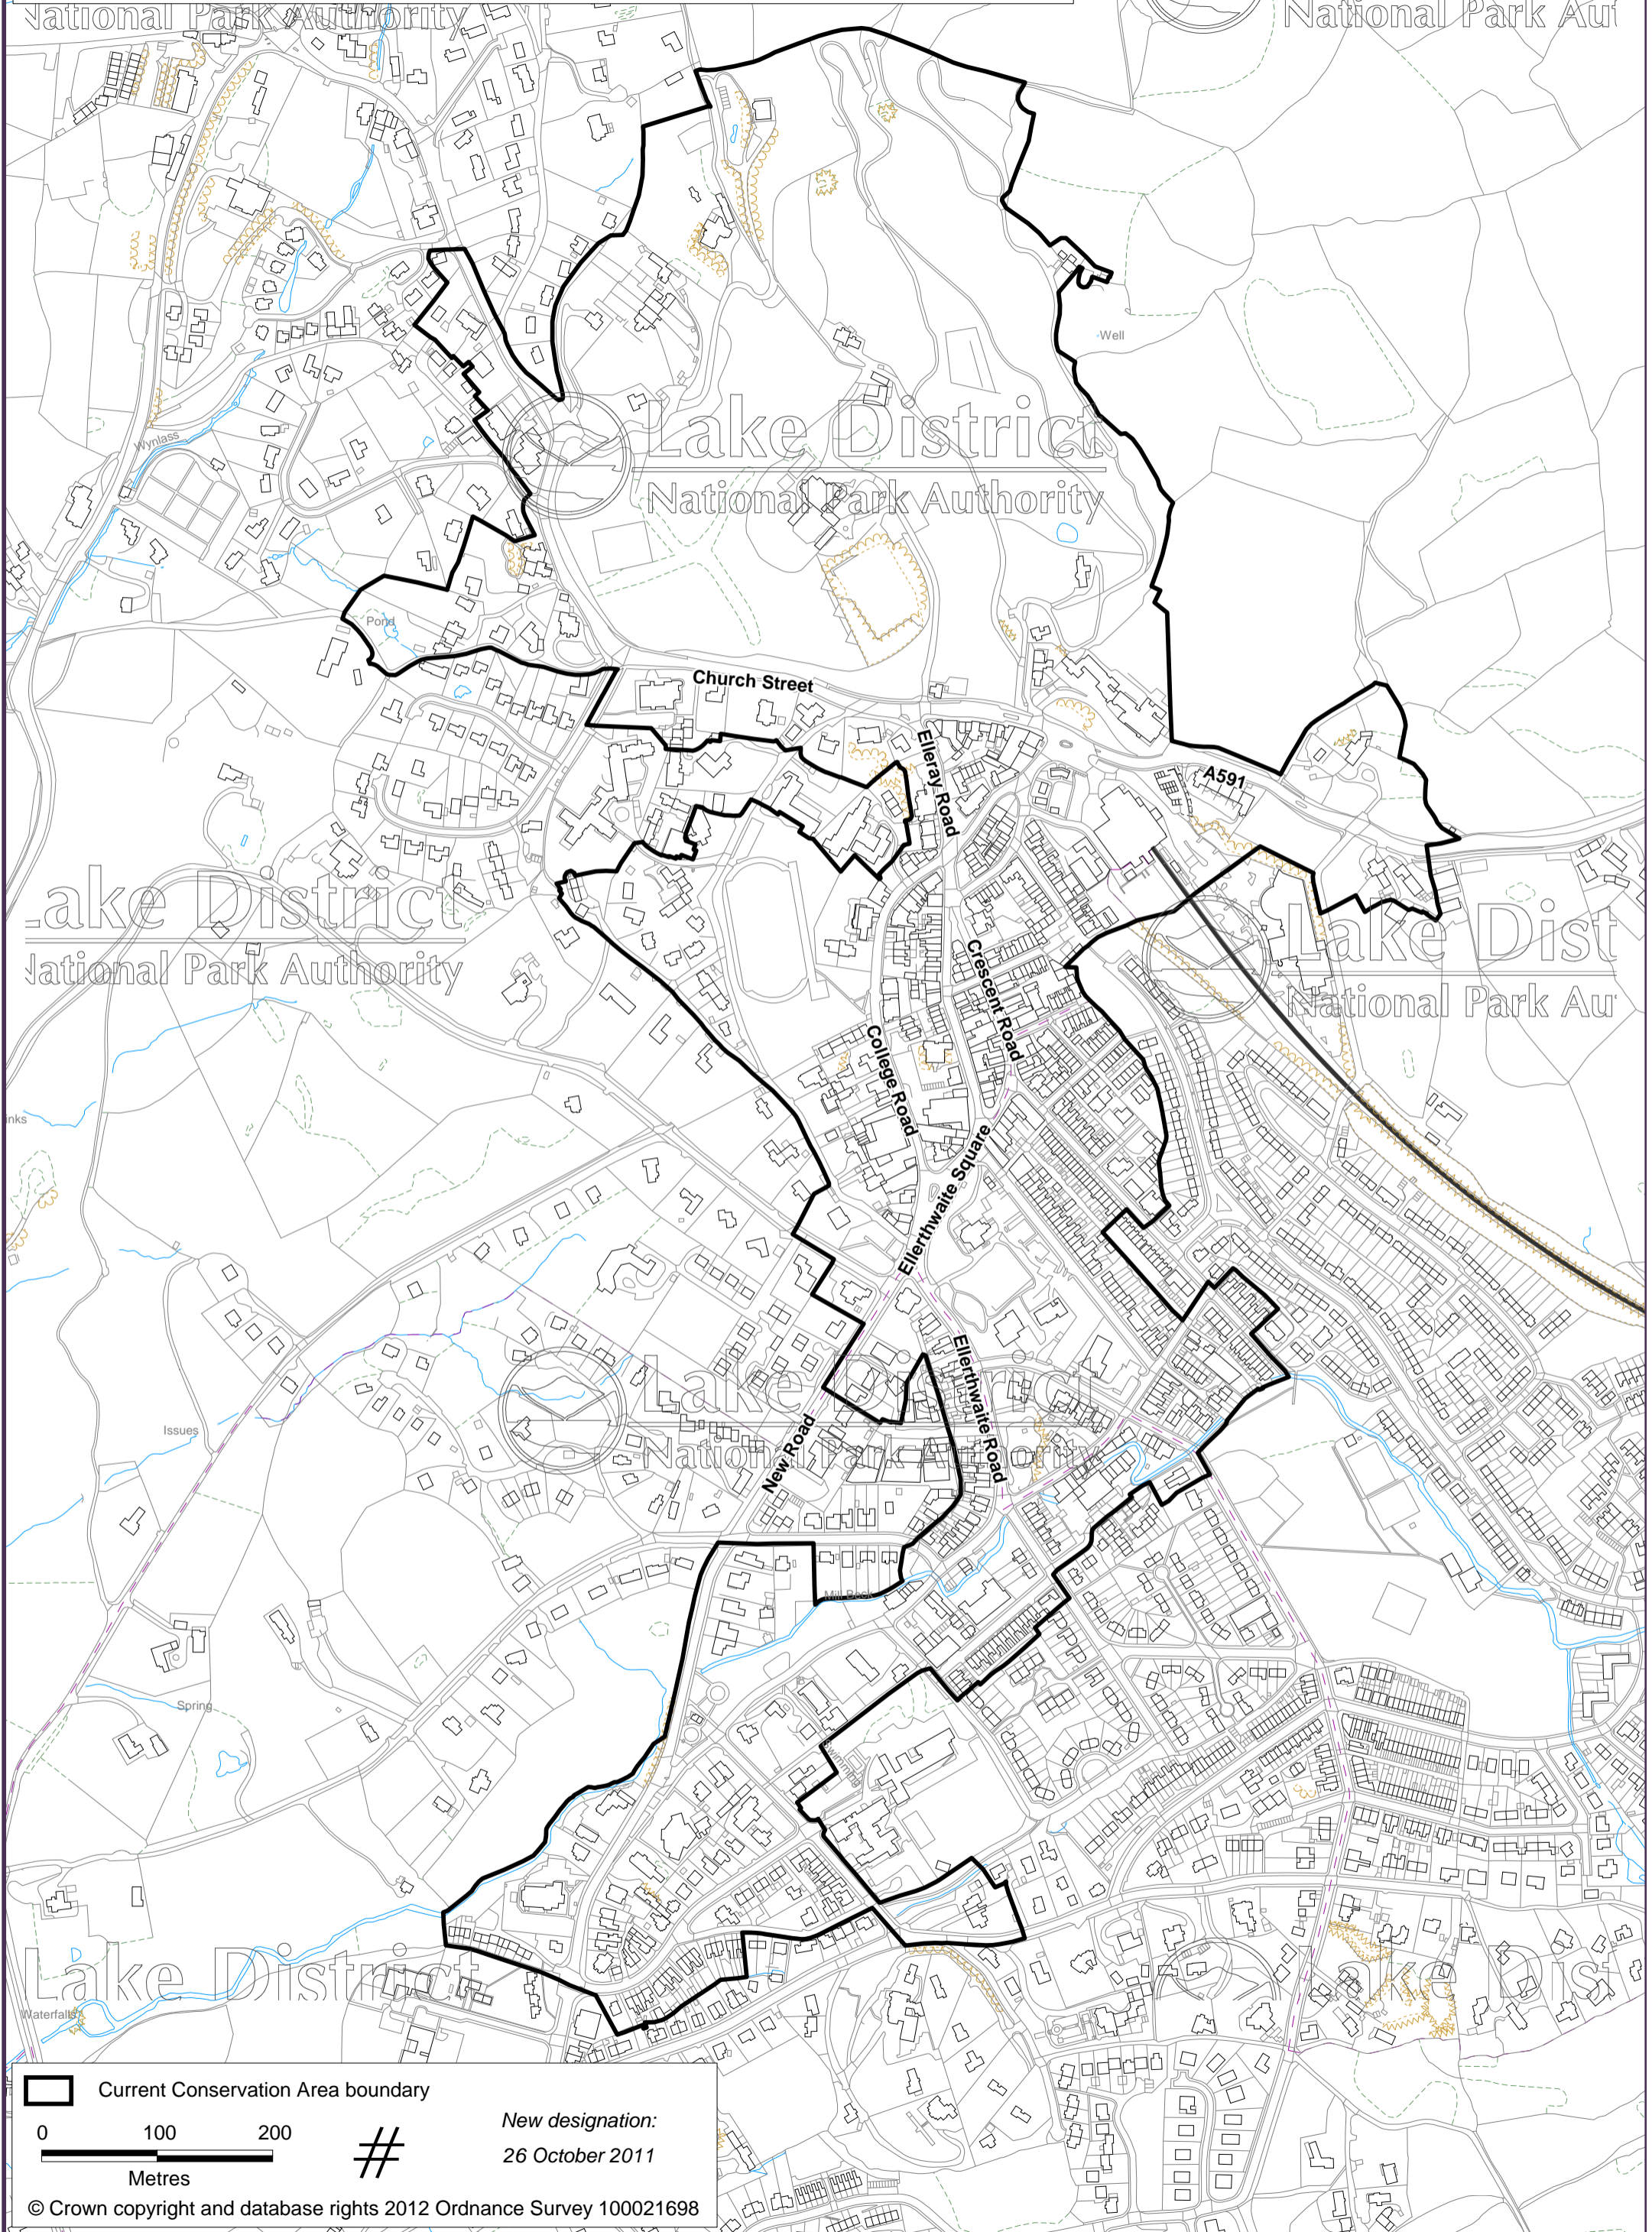

Windermere Conservation Area boundary - 26 October 2011

 Current Conservation Area boundary

0 100 200
Metres

New designation:
26 October 2011