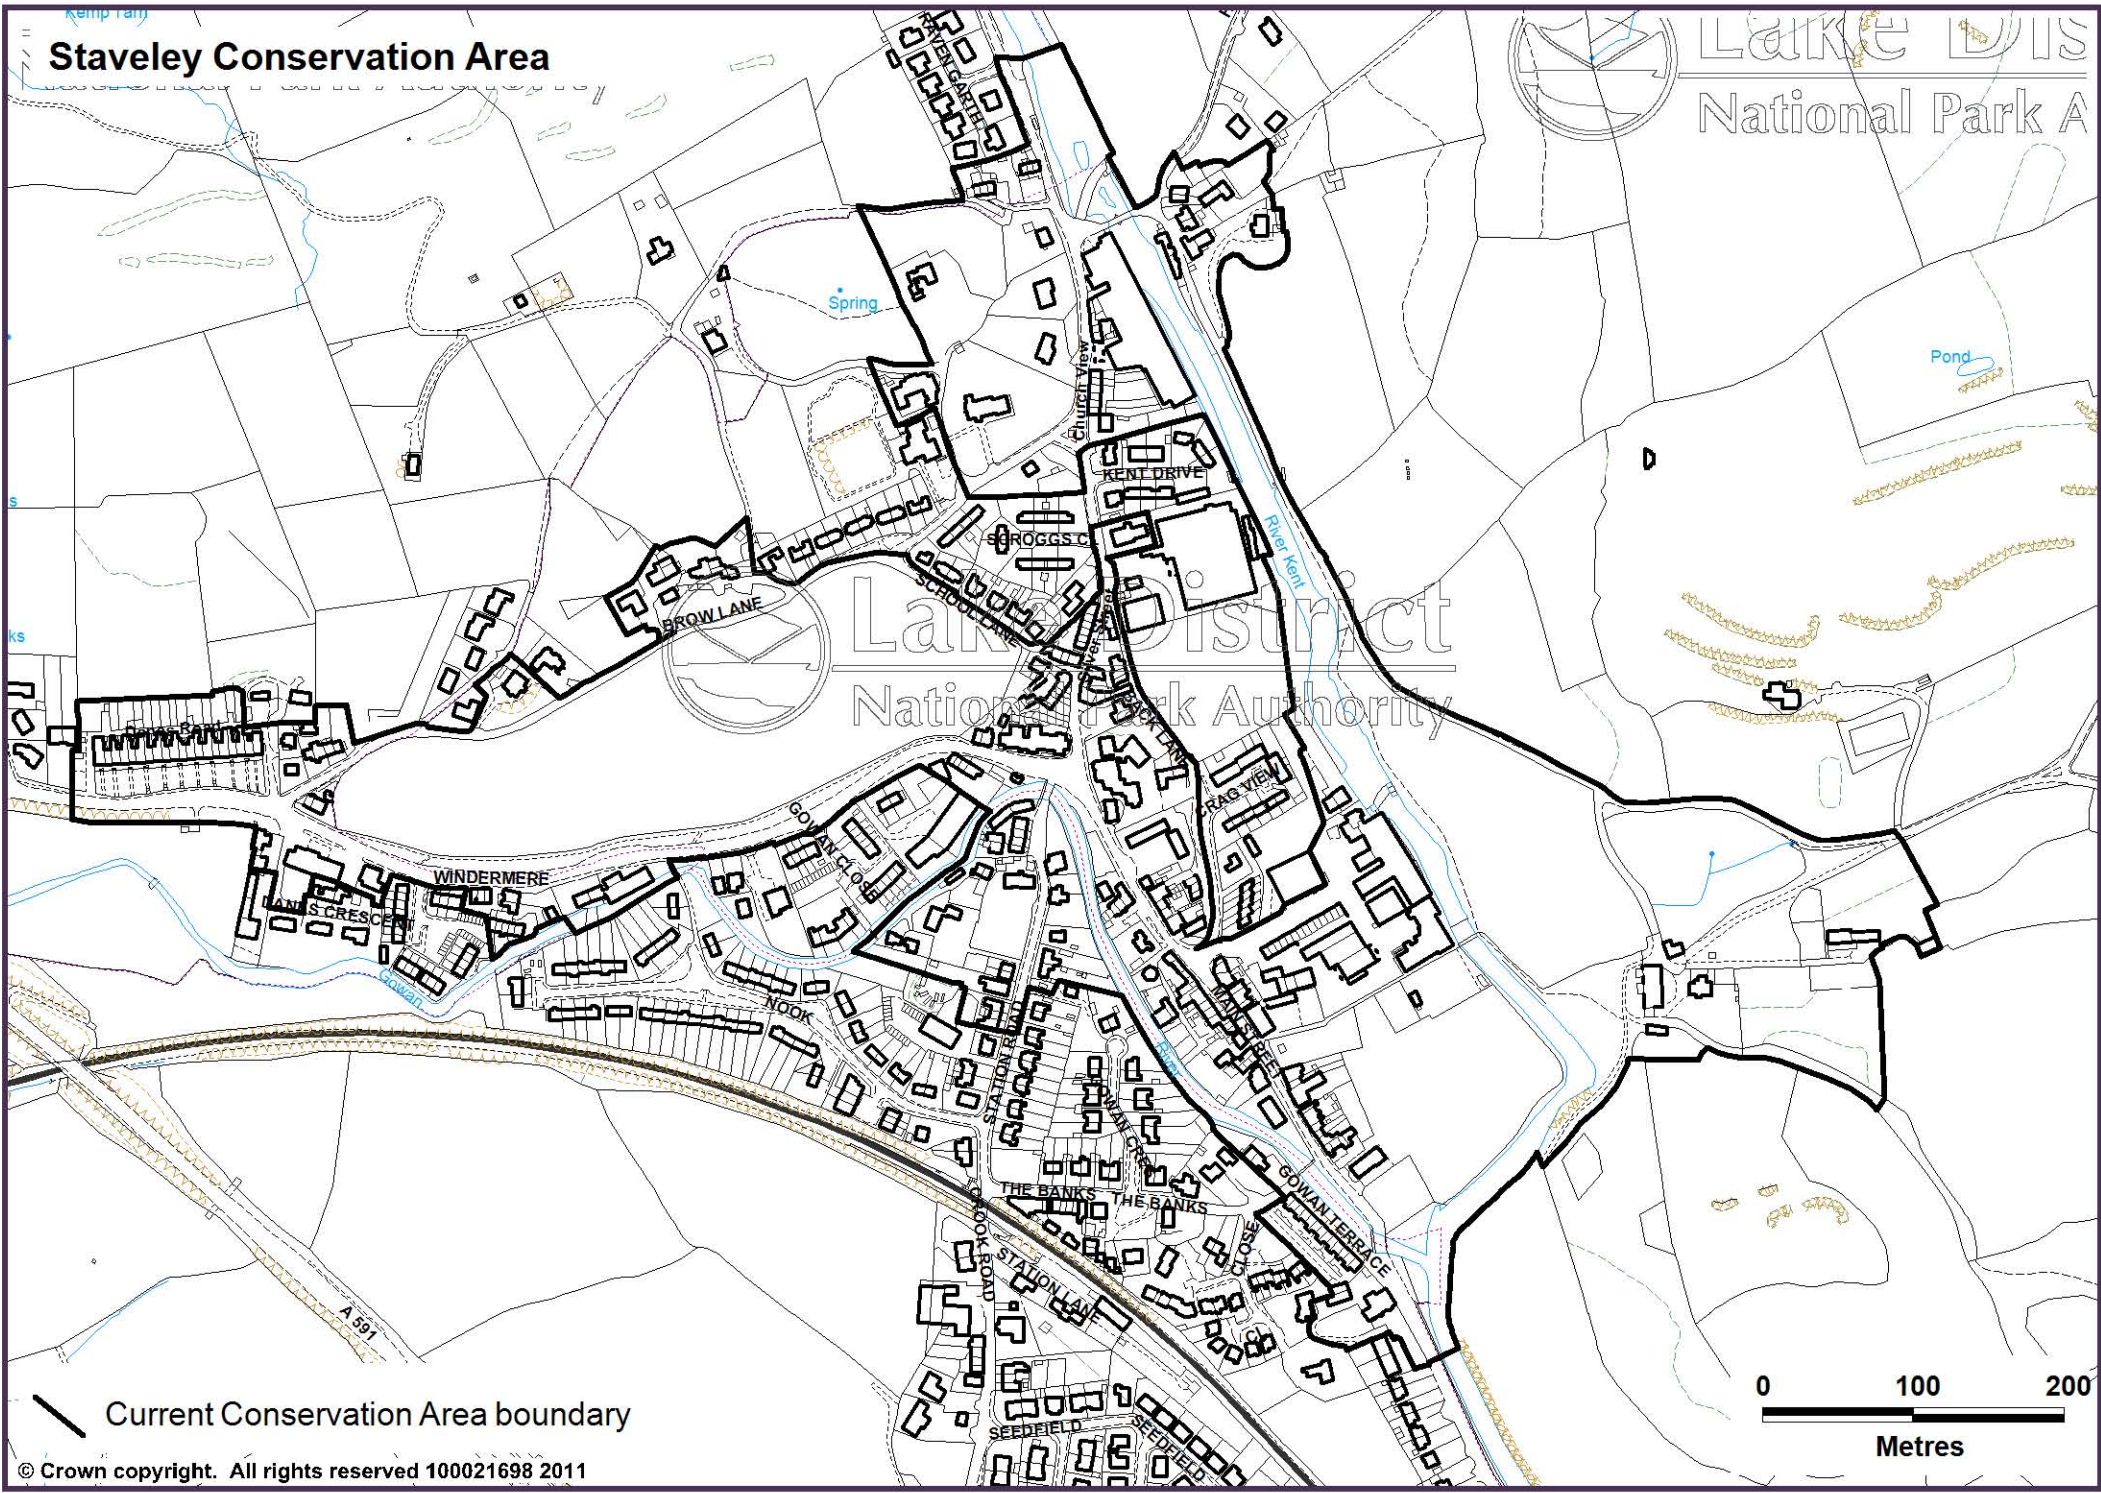

# Staveley Conservation Area

LAKE DISTRICT  
National Park Authority

Current Conservation Area boundary