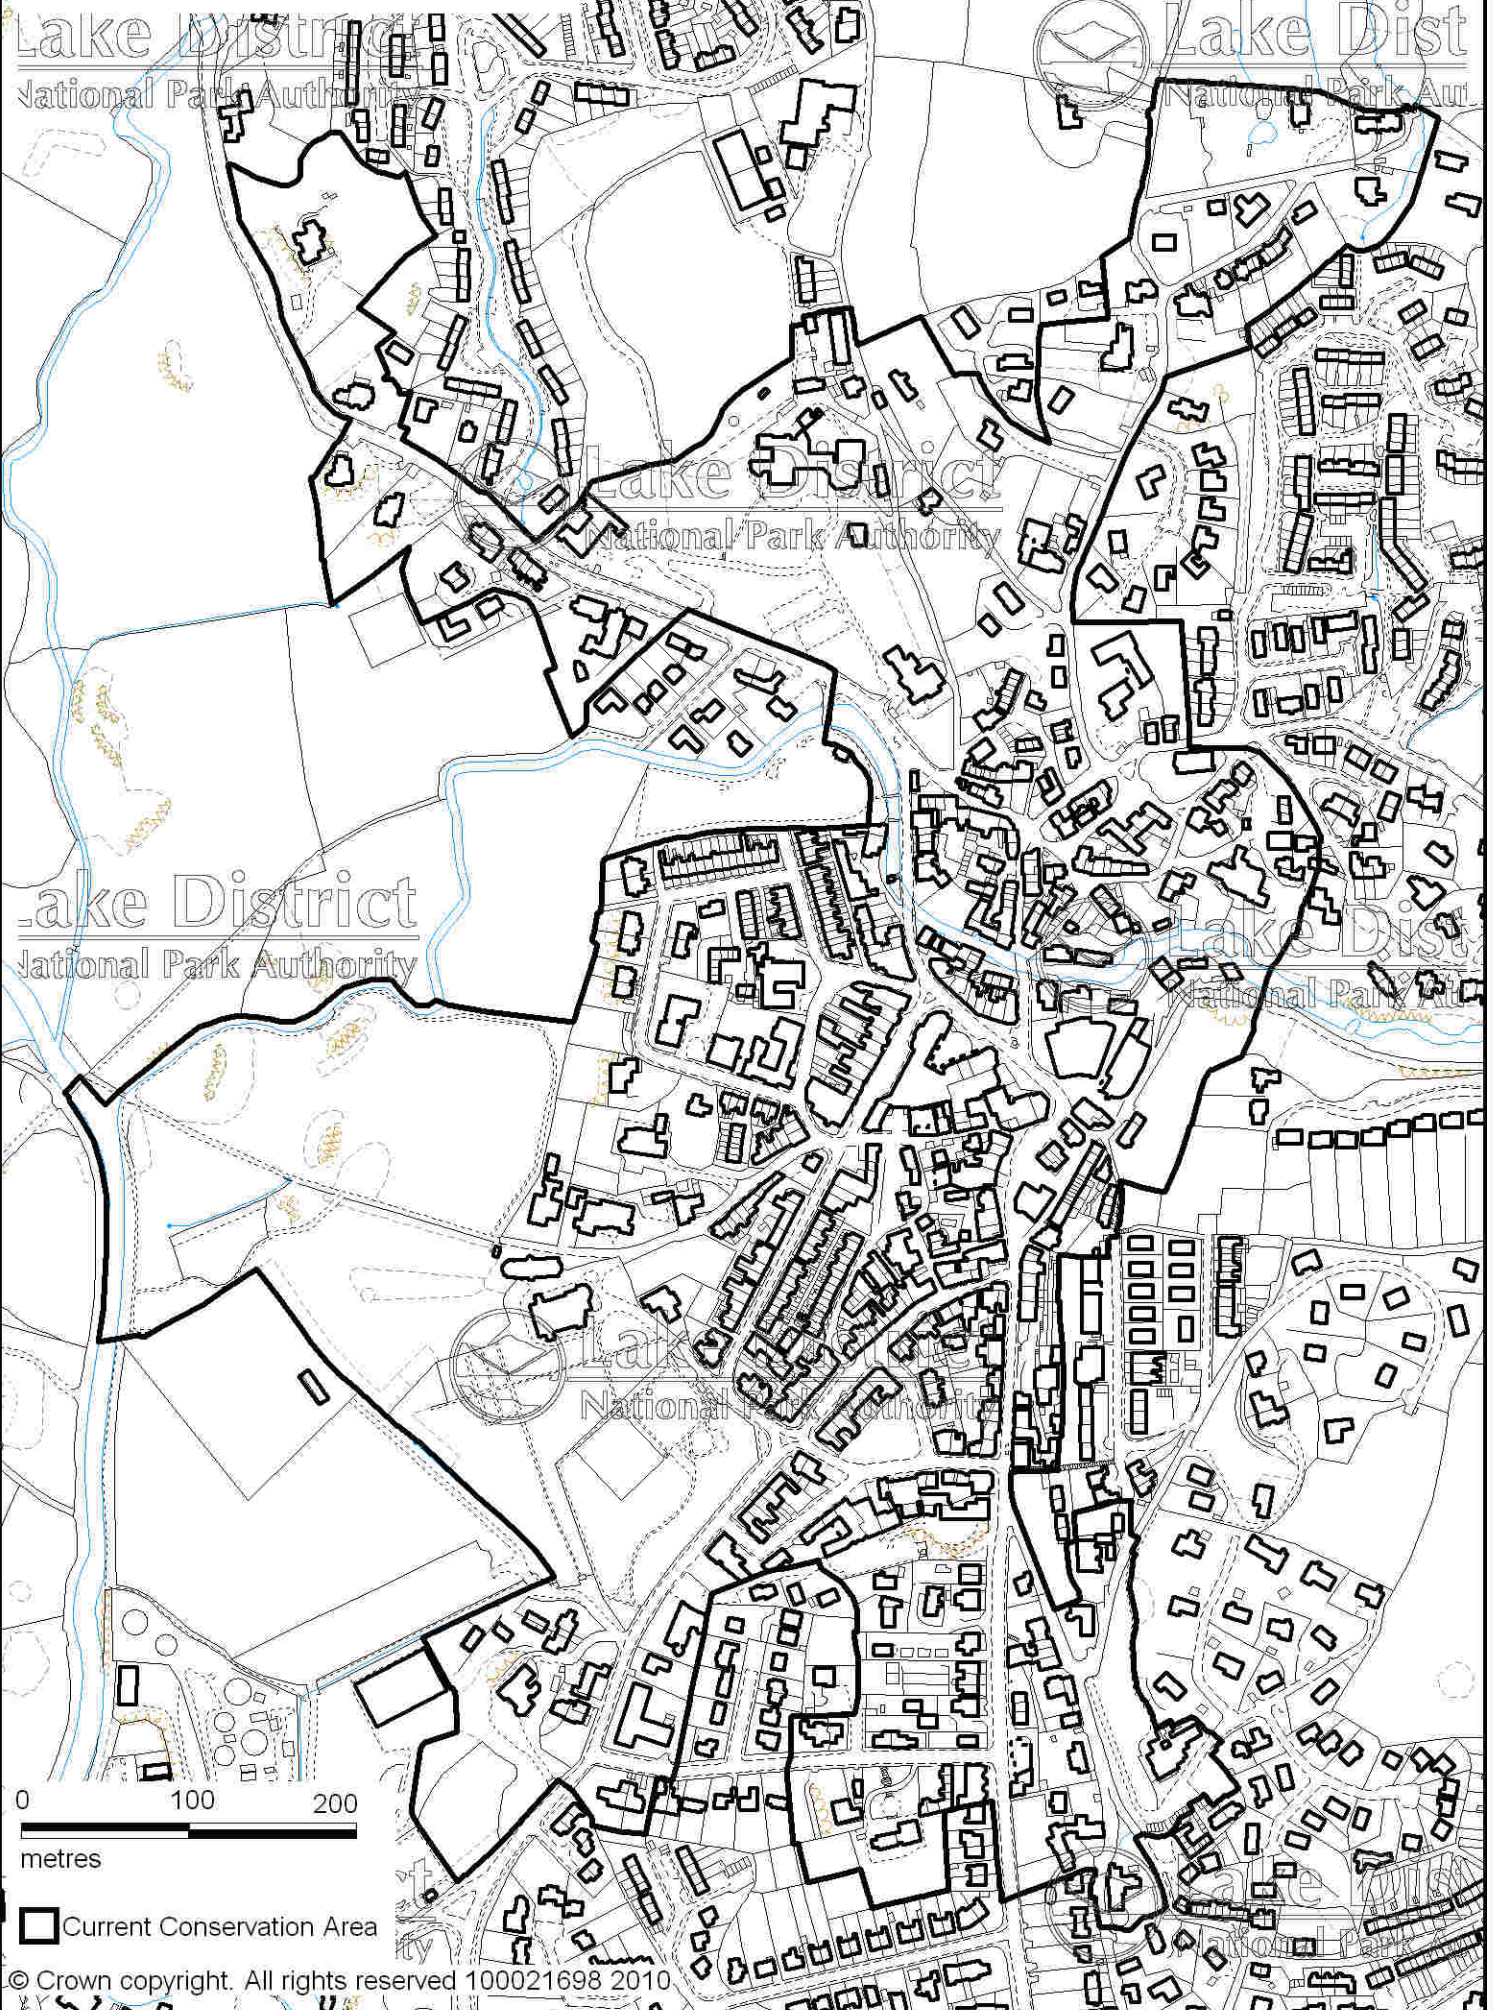

Ambleside Conservation Area

0 100 200

metres

□ Current Conservation Area