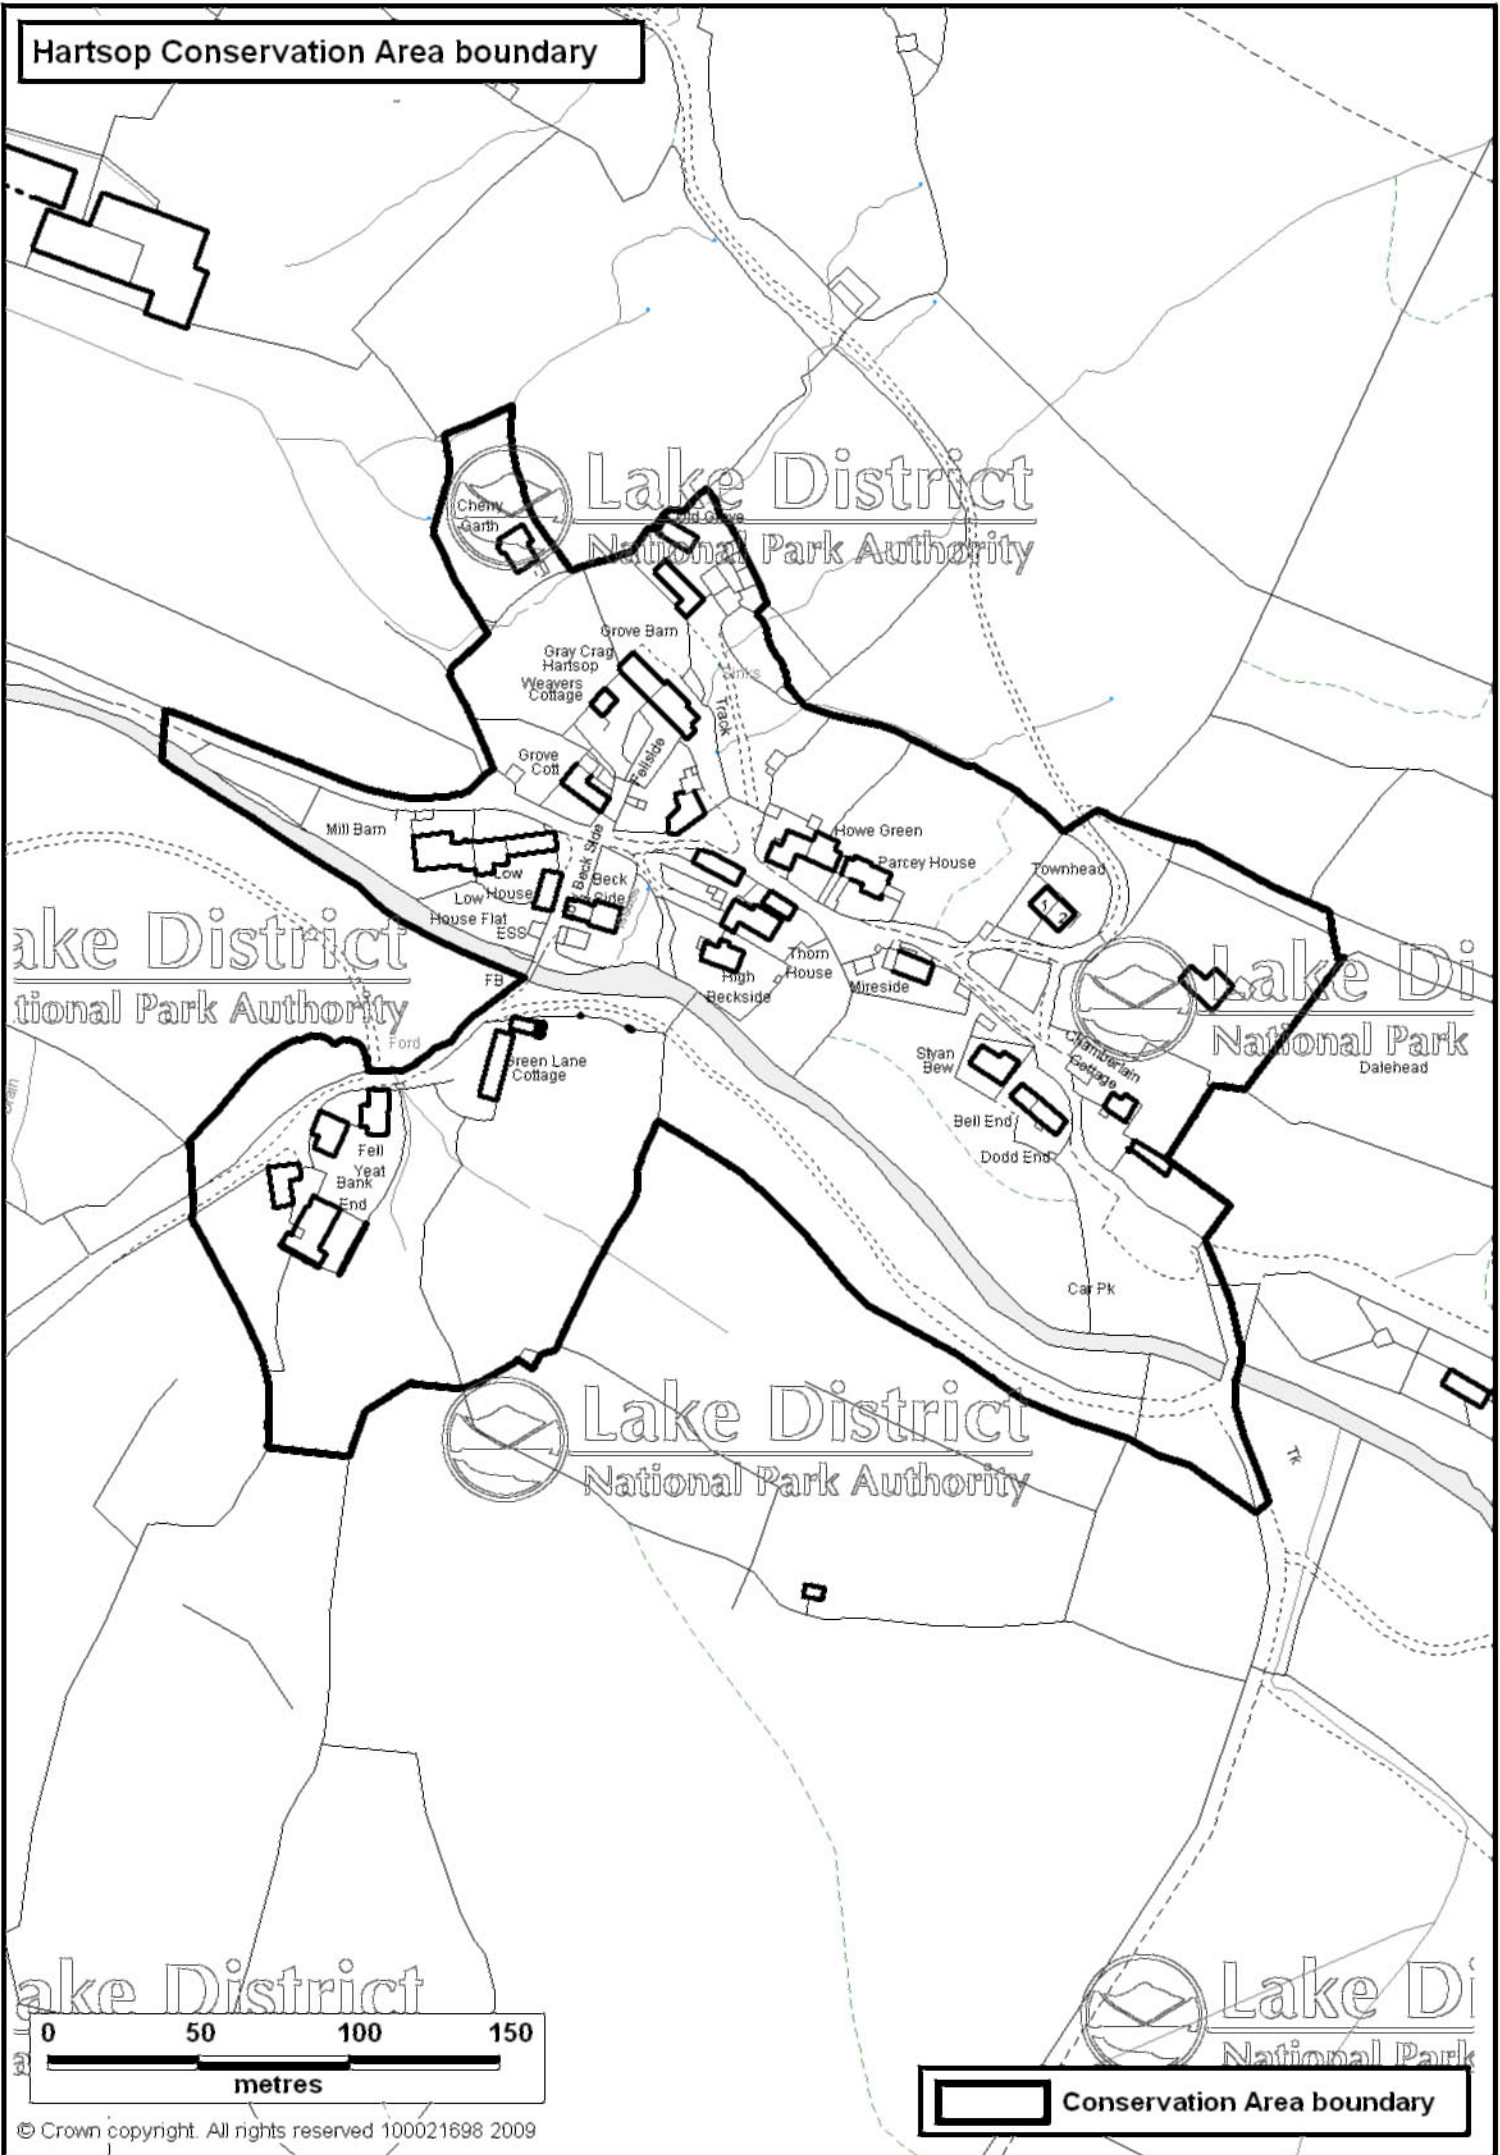

Hartsop Conservation Area boundary

Lake District National Park Authority

Lake District National Park Authority

Lake District National Park Dalehead

Lake District National Park Authority

Lake District National Park

Conservation Area boundary