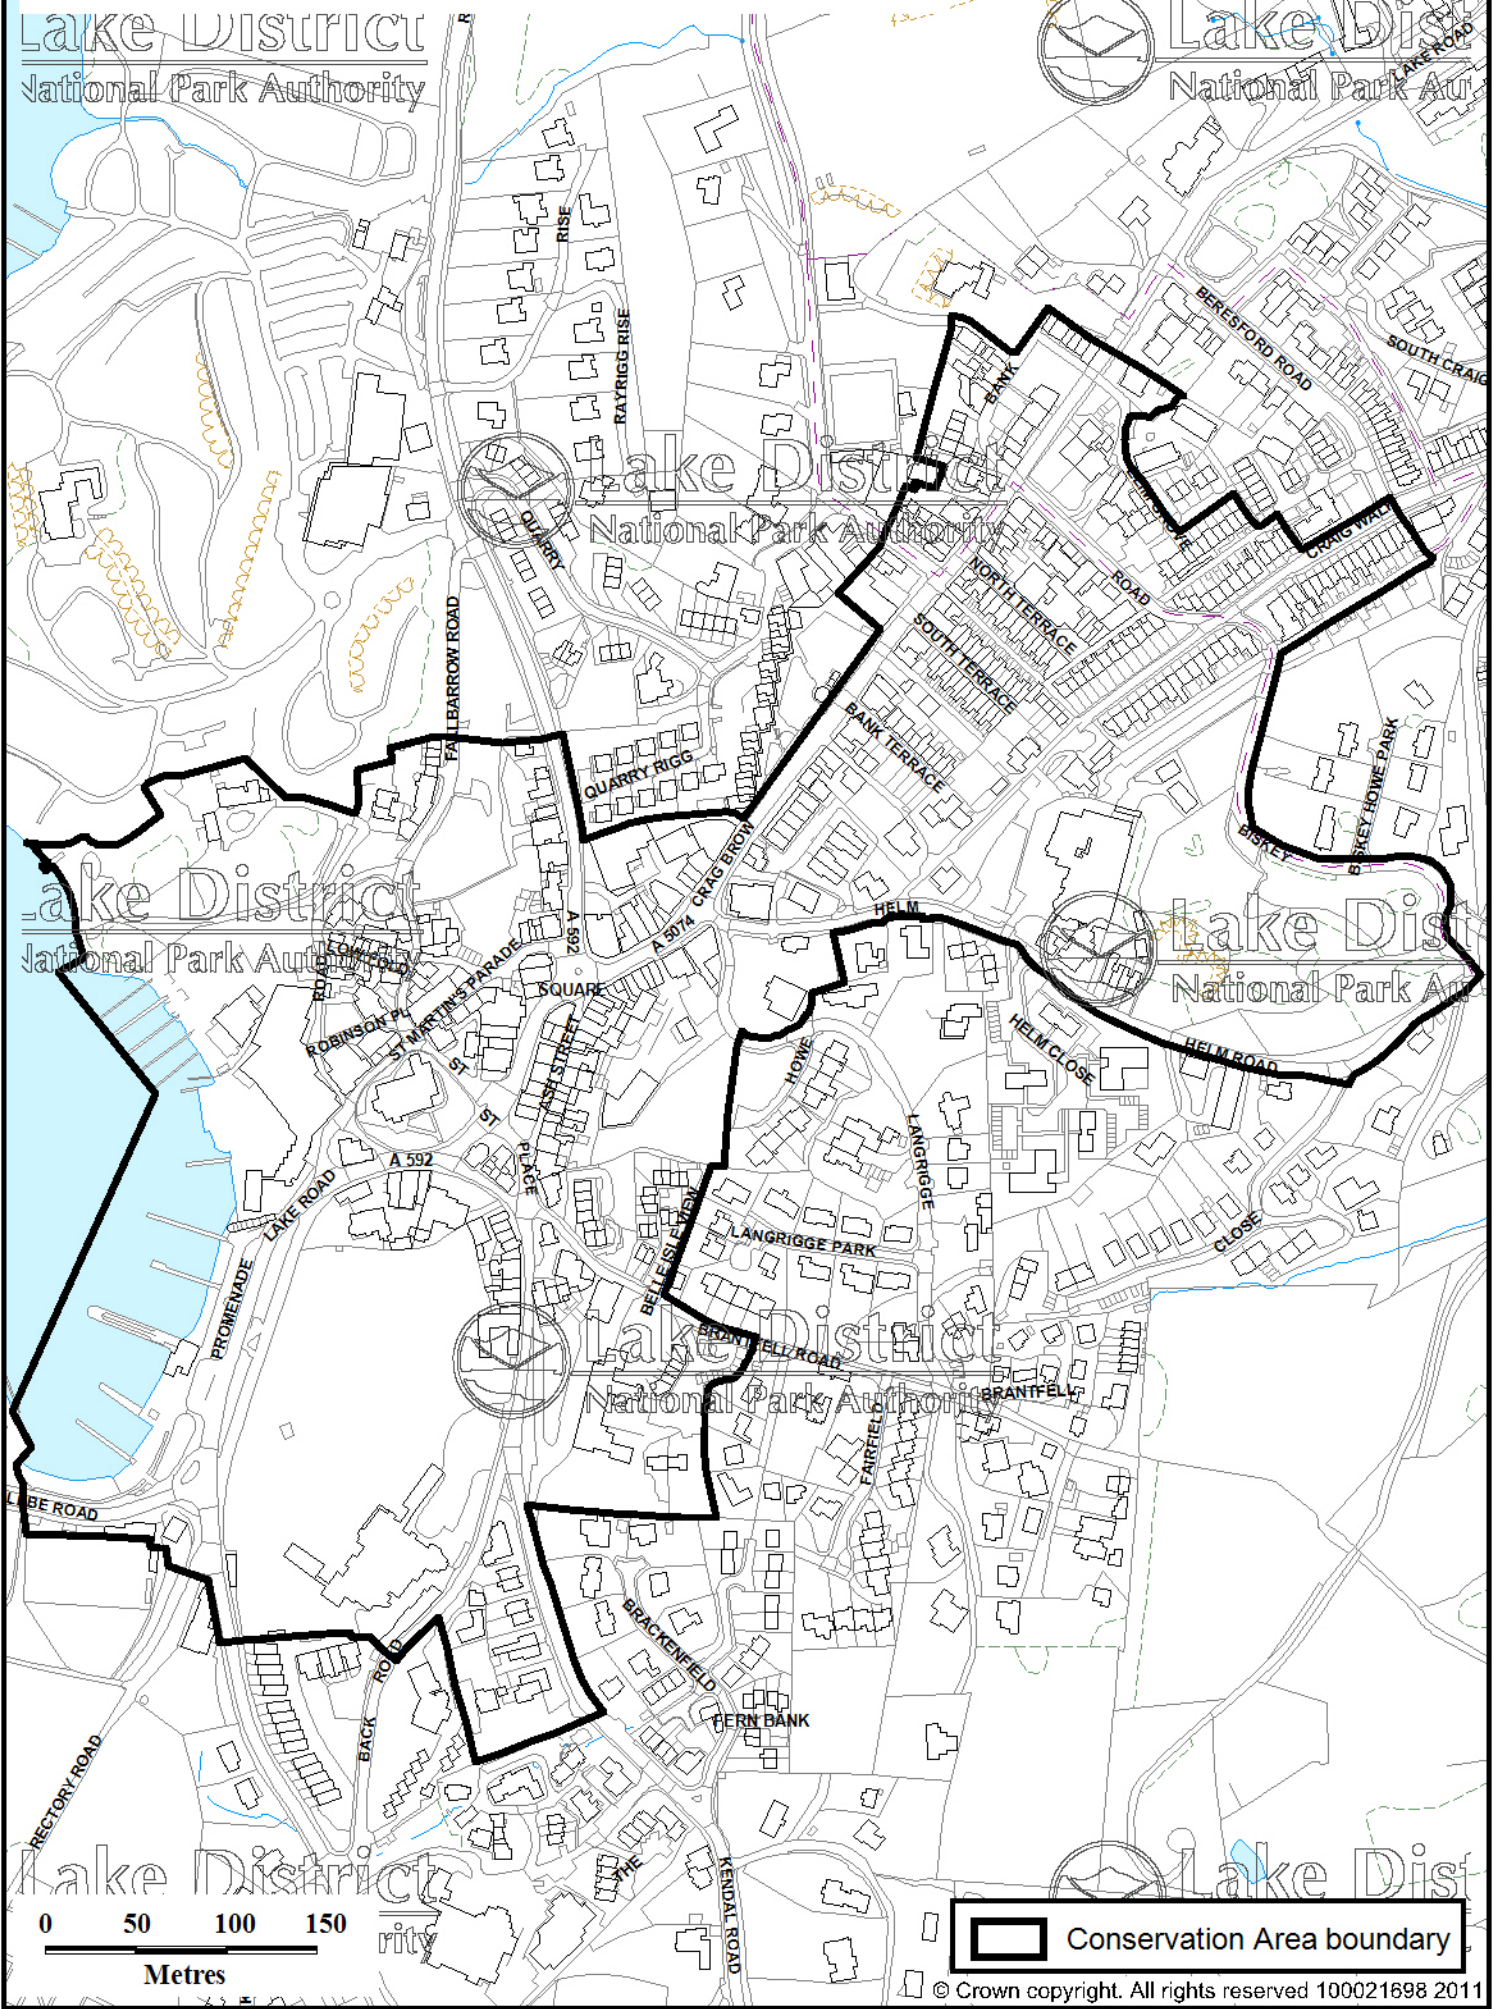

# Bowness Conservation Area boundary - October 2011

0 50 100 150  
Metres

Conservation Area boundary