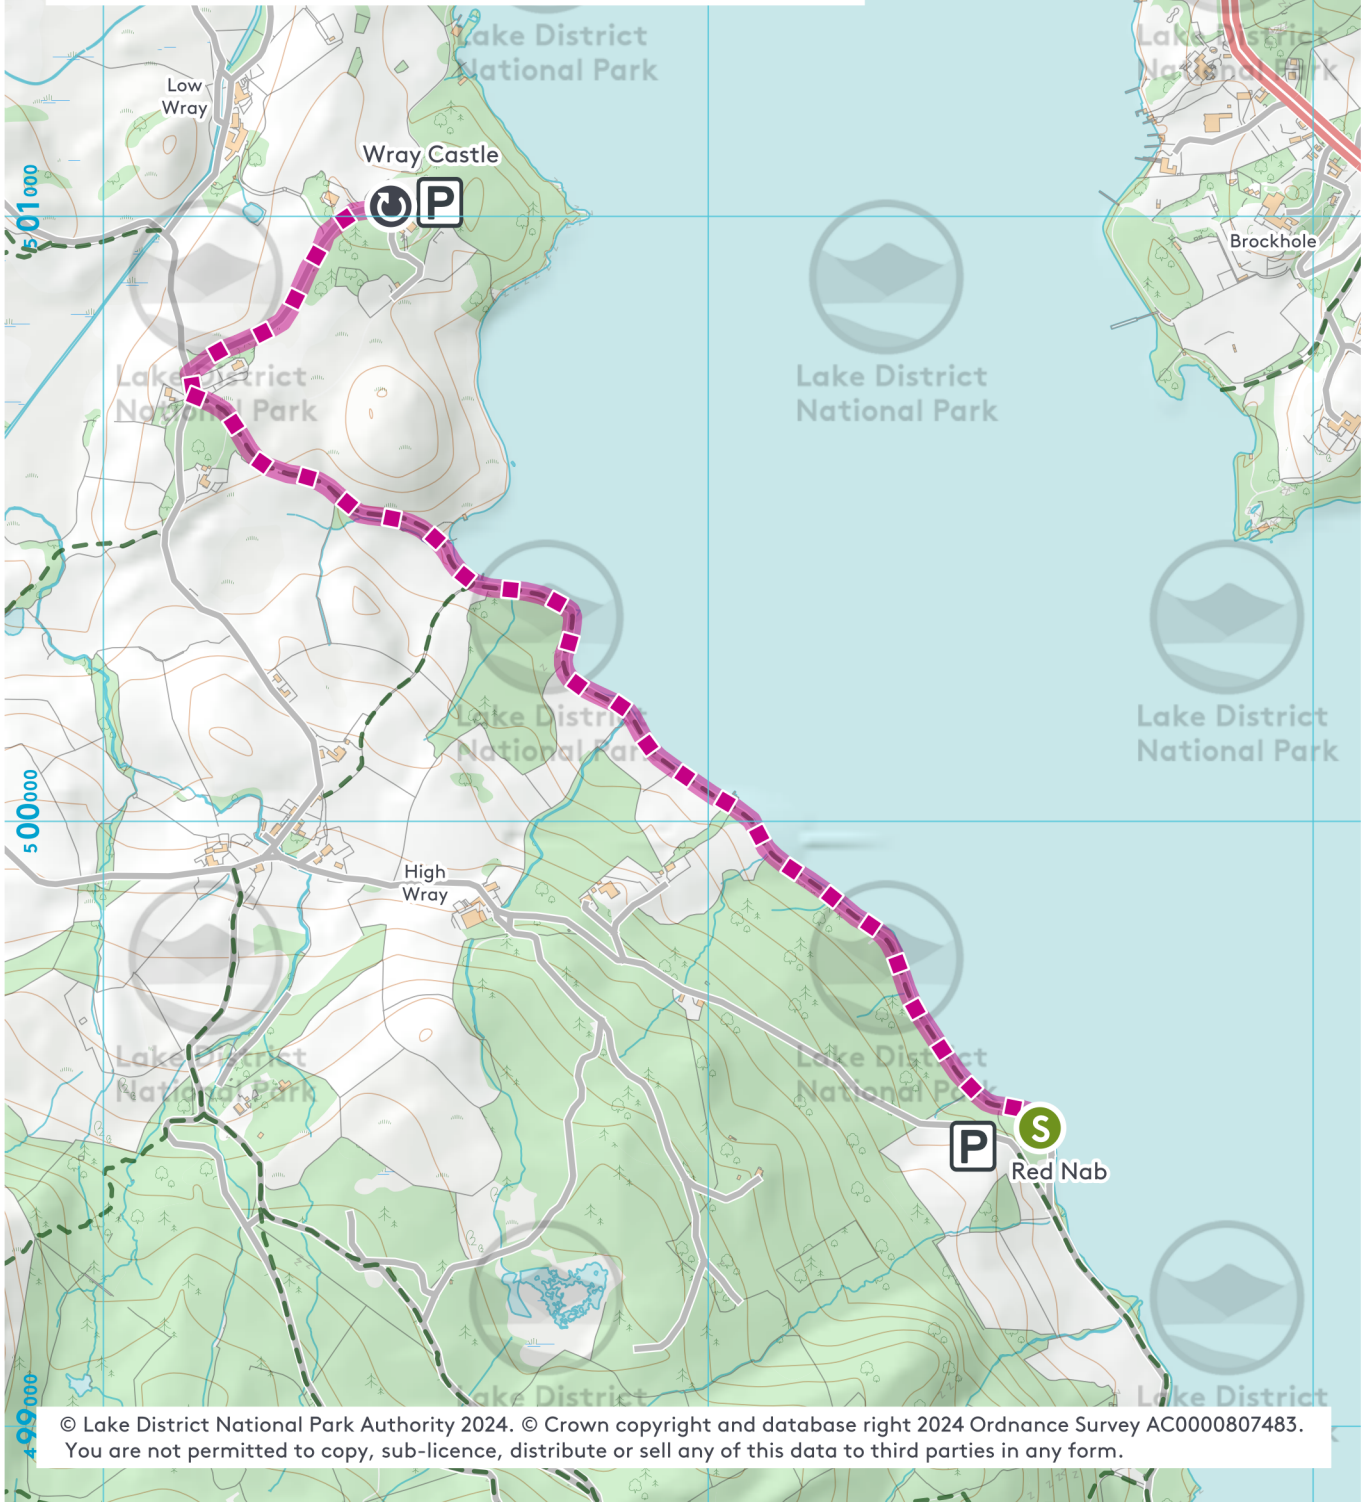

337000

338000

339000

Miles without Stiles Route 7

Red Nab to Wray Castle

● For All ▲ For Many ■ For Some

S Start **⌂** Turning point **➡** Gradient

! Road crossing **|||** Tricky surface

--- Public right of way or permitted path

Lake District National Park

© Lake District National Park Authority 2024. © Crown copyright and database right 2024 Ordnance Survey AC0000807483. You are not permitted to copy, sub-licence, distribute or sell any of this data to third parties in any form.