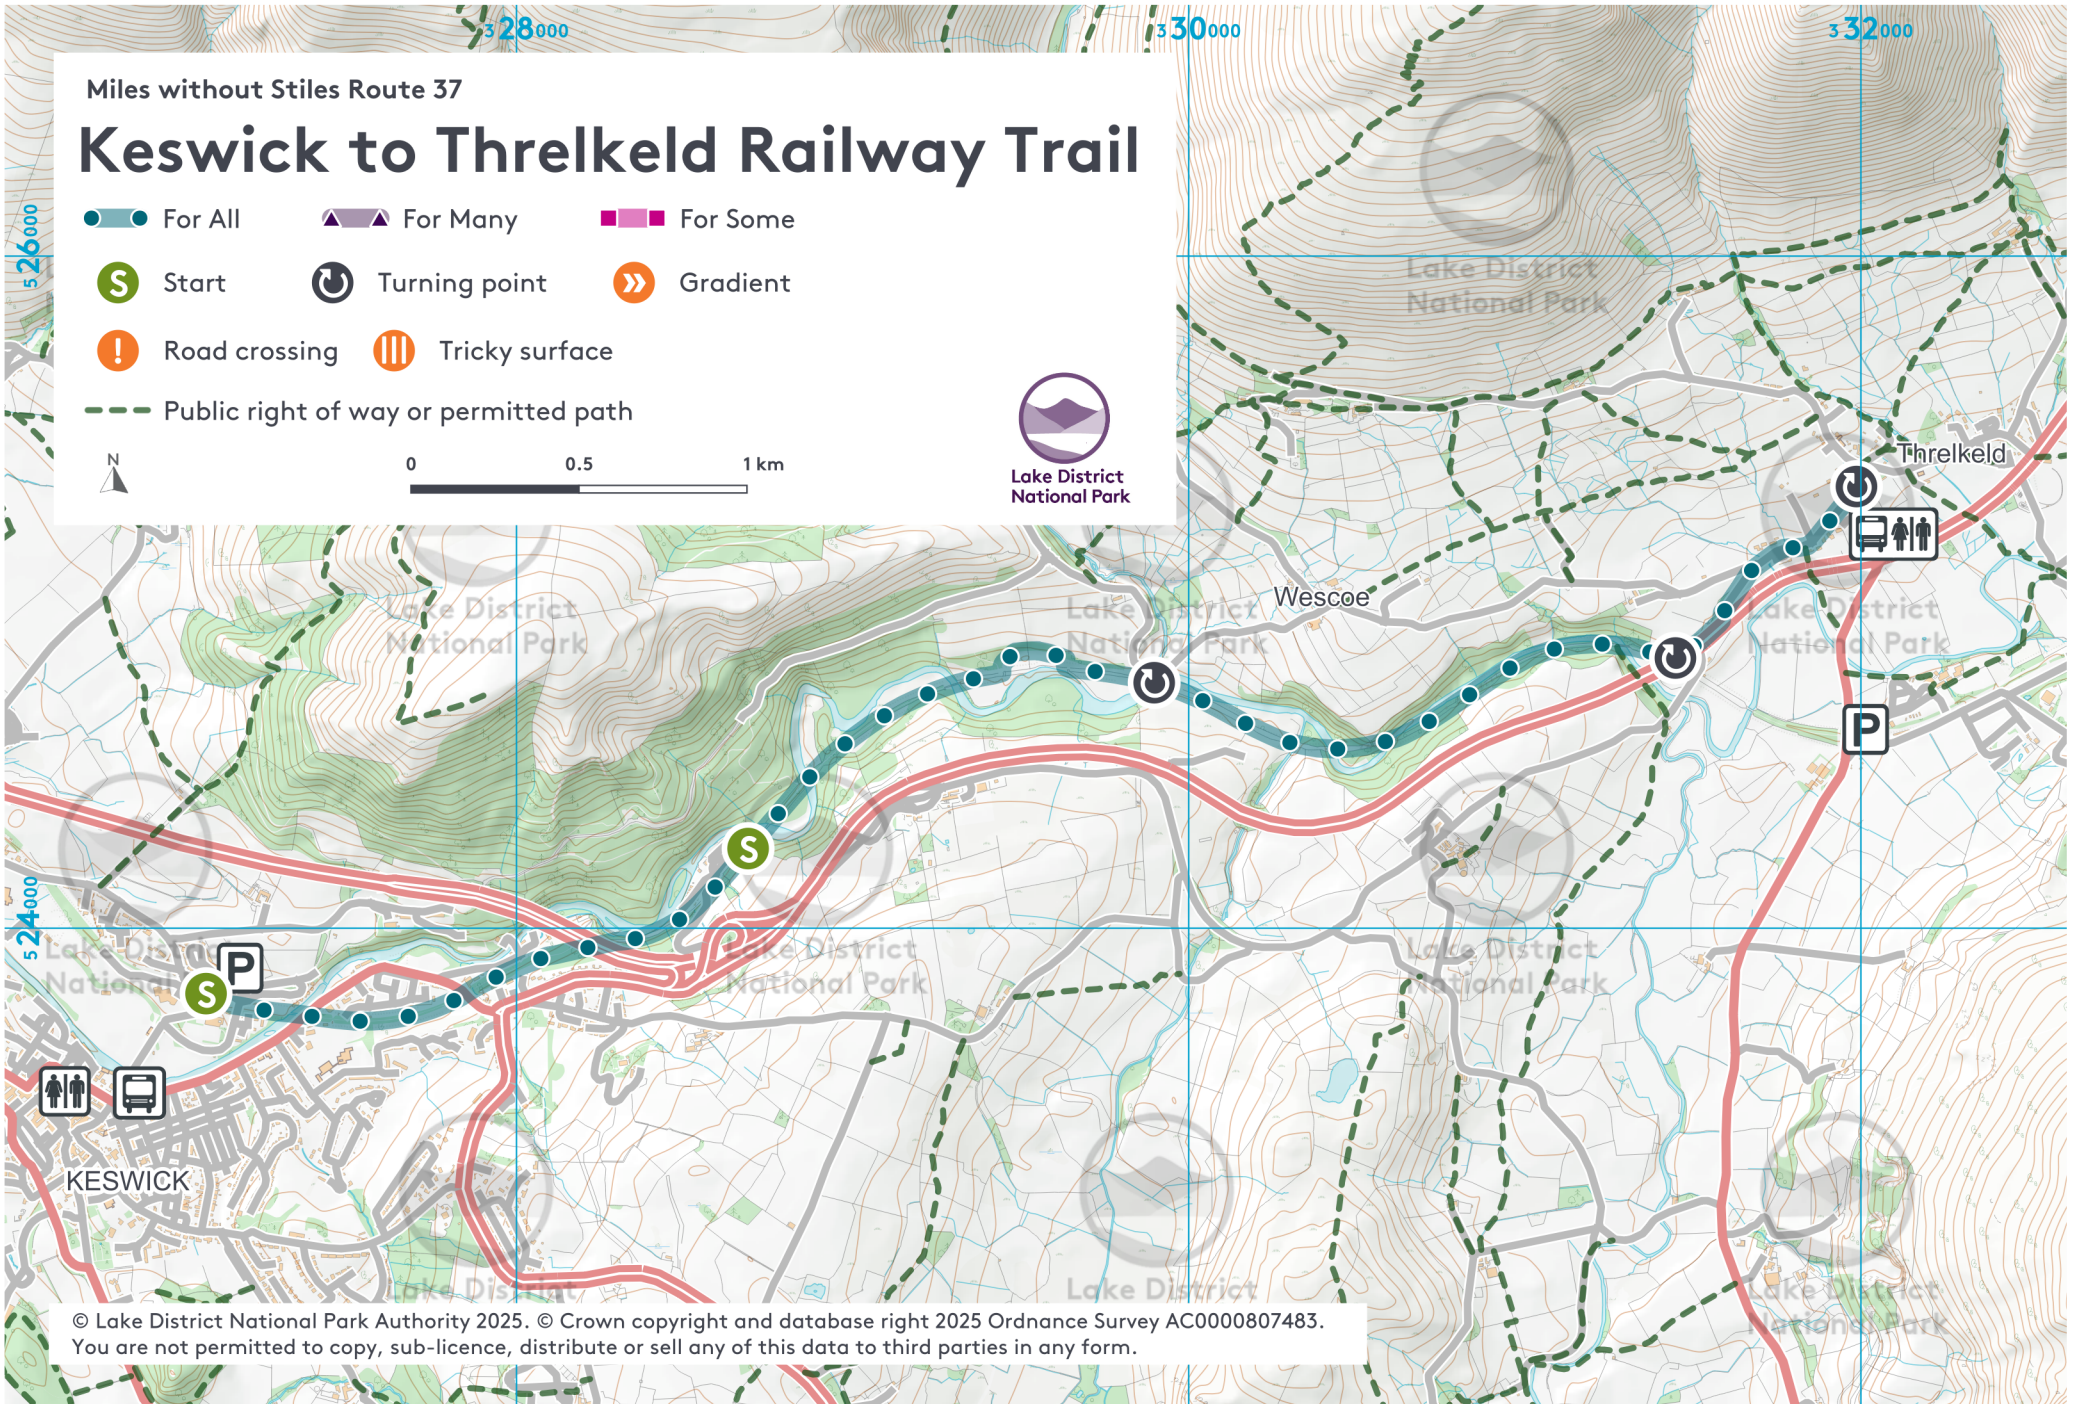

Miles without Stiles Route 37

# Keswick to Threlkeld Railway Trail

● For All    ▲ For Many    ■ For Some

Ⓢ Start    ⏪ Turning point    ⏩ Gradient

⚠ Road crossing    🚧 Tricky surface

--- Public right of way or permitted path

© Lake District National Park Authority 2025. © Crown copyright and database right 2025 Ordnance Survey AC0000807483.  
You are not permitted to copy, sub-licence, distribute or sell any of this data to third parties in any form.