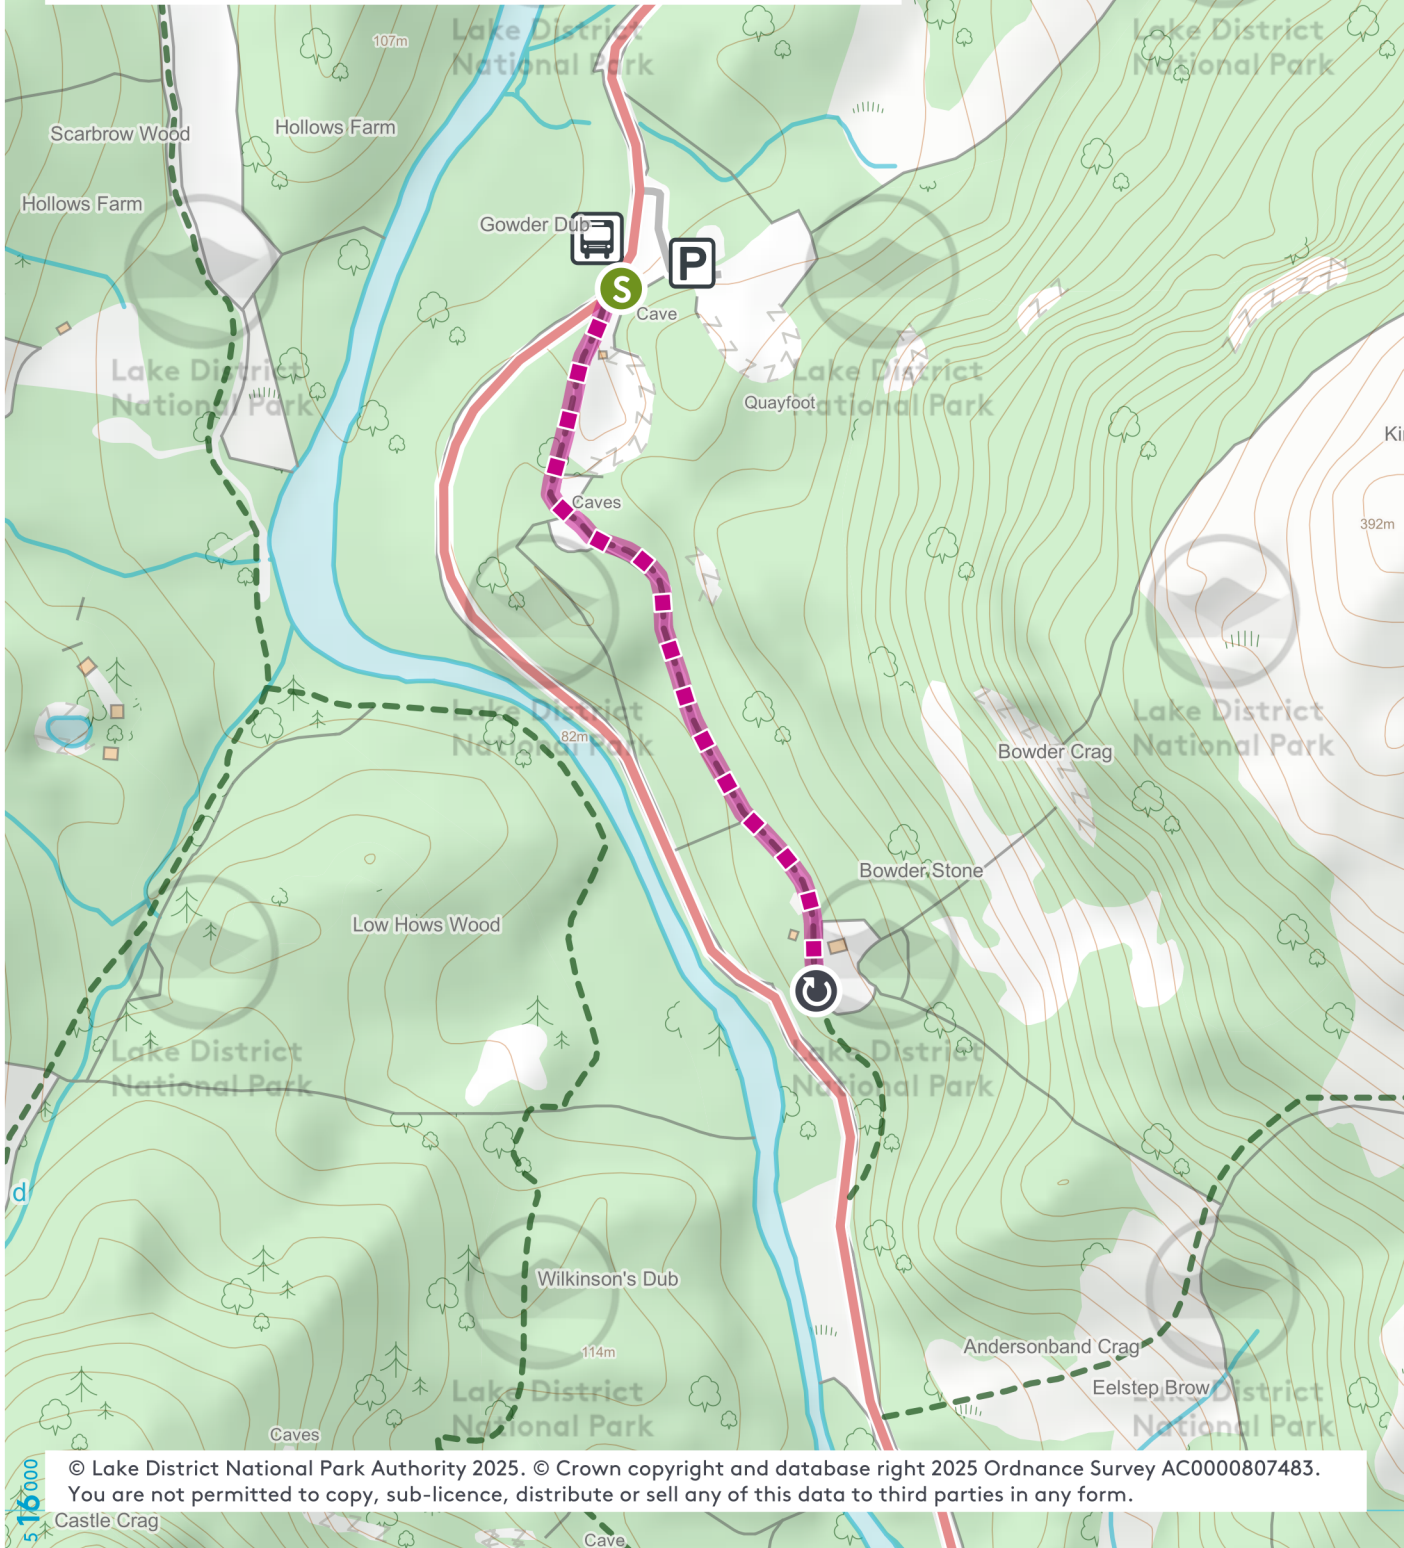

Miles without Stiles Route 35

The Bowderstone

● For All ▲ For Many ■ For Some

Start

Turning point

Gradient

Road crossing

Tricky surface

--- Public right of way or permitted path

Lake District National Park

© Lake District National Park Authority 2025. © Crown copyright and database right 2025 Ordnance Survey AC0000807483. You are not permitted to copy, sub-licence, distribute or sell any of this data to third parties in any form.