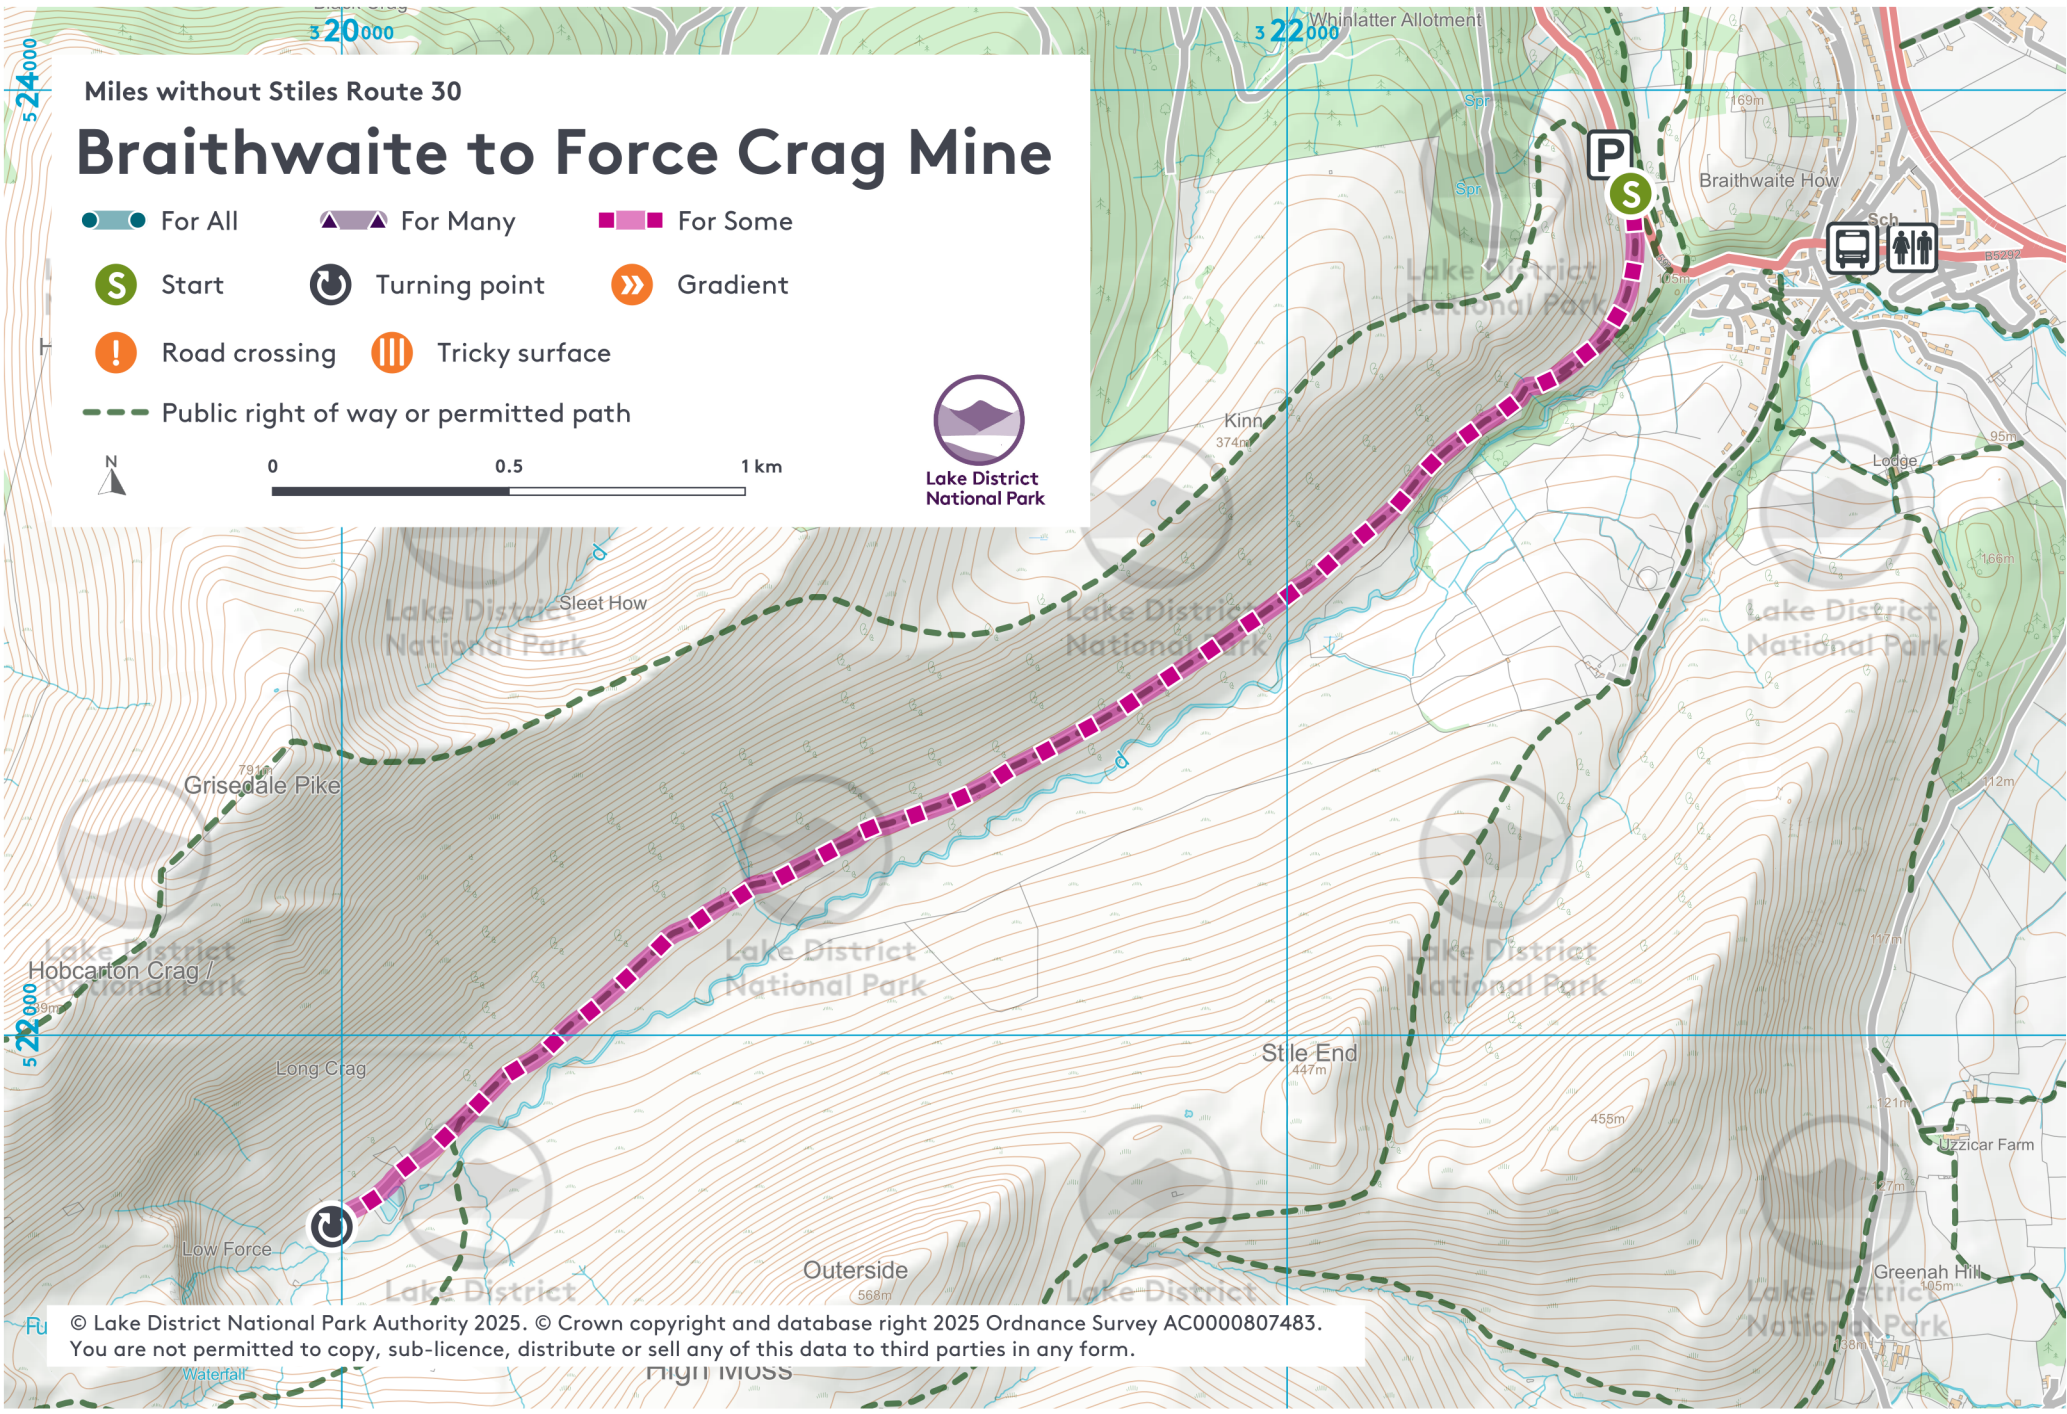

Miles without Stiles Route 30

Braithwaite to Force Crag Mine

- For All
- For Many
- For Some
- Start
- Turning point
- Gradient
- Road crossing
- Tricky surface
- Public right of way or permitted path

© Lake District National Park Authority 2025. © Crown copyright and database right 2025 Ordnance Survey AC0000807483.
You are not permitted to copy, sub-licence, distribute or sell any of this data to third parties in any form.