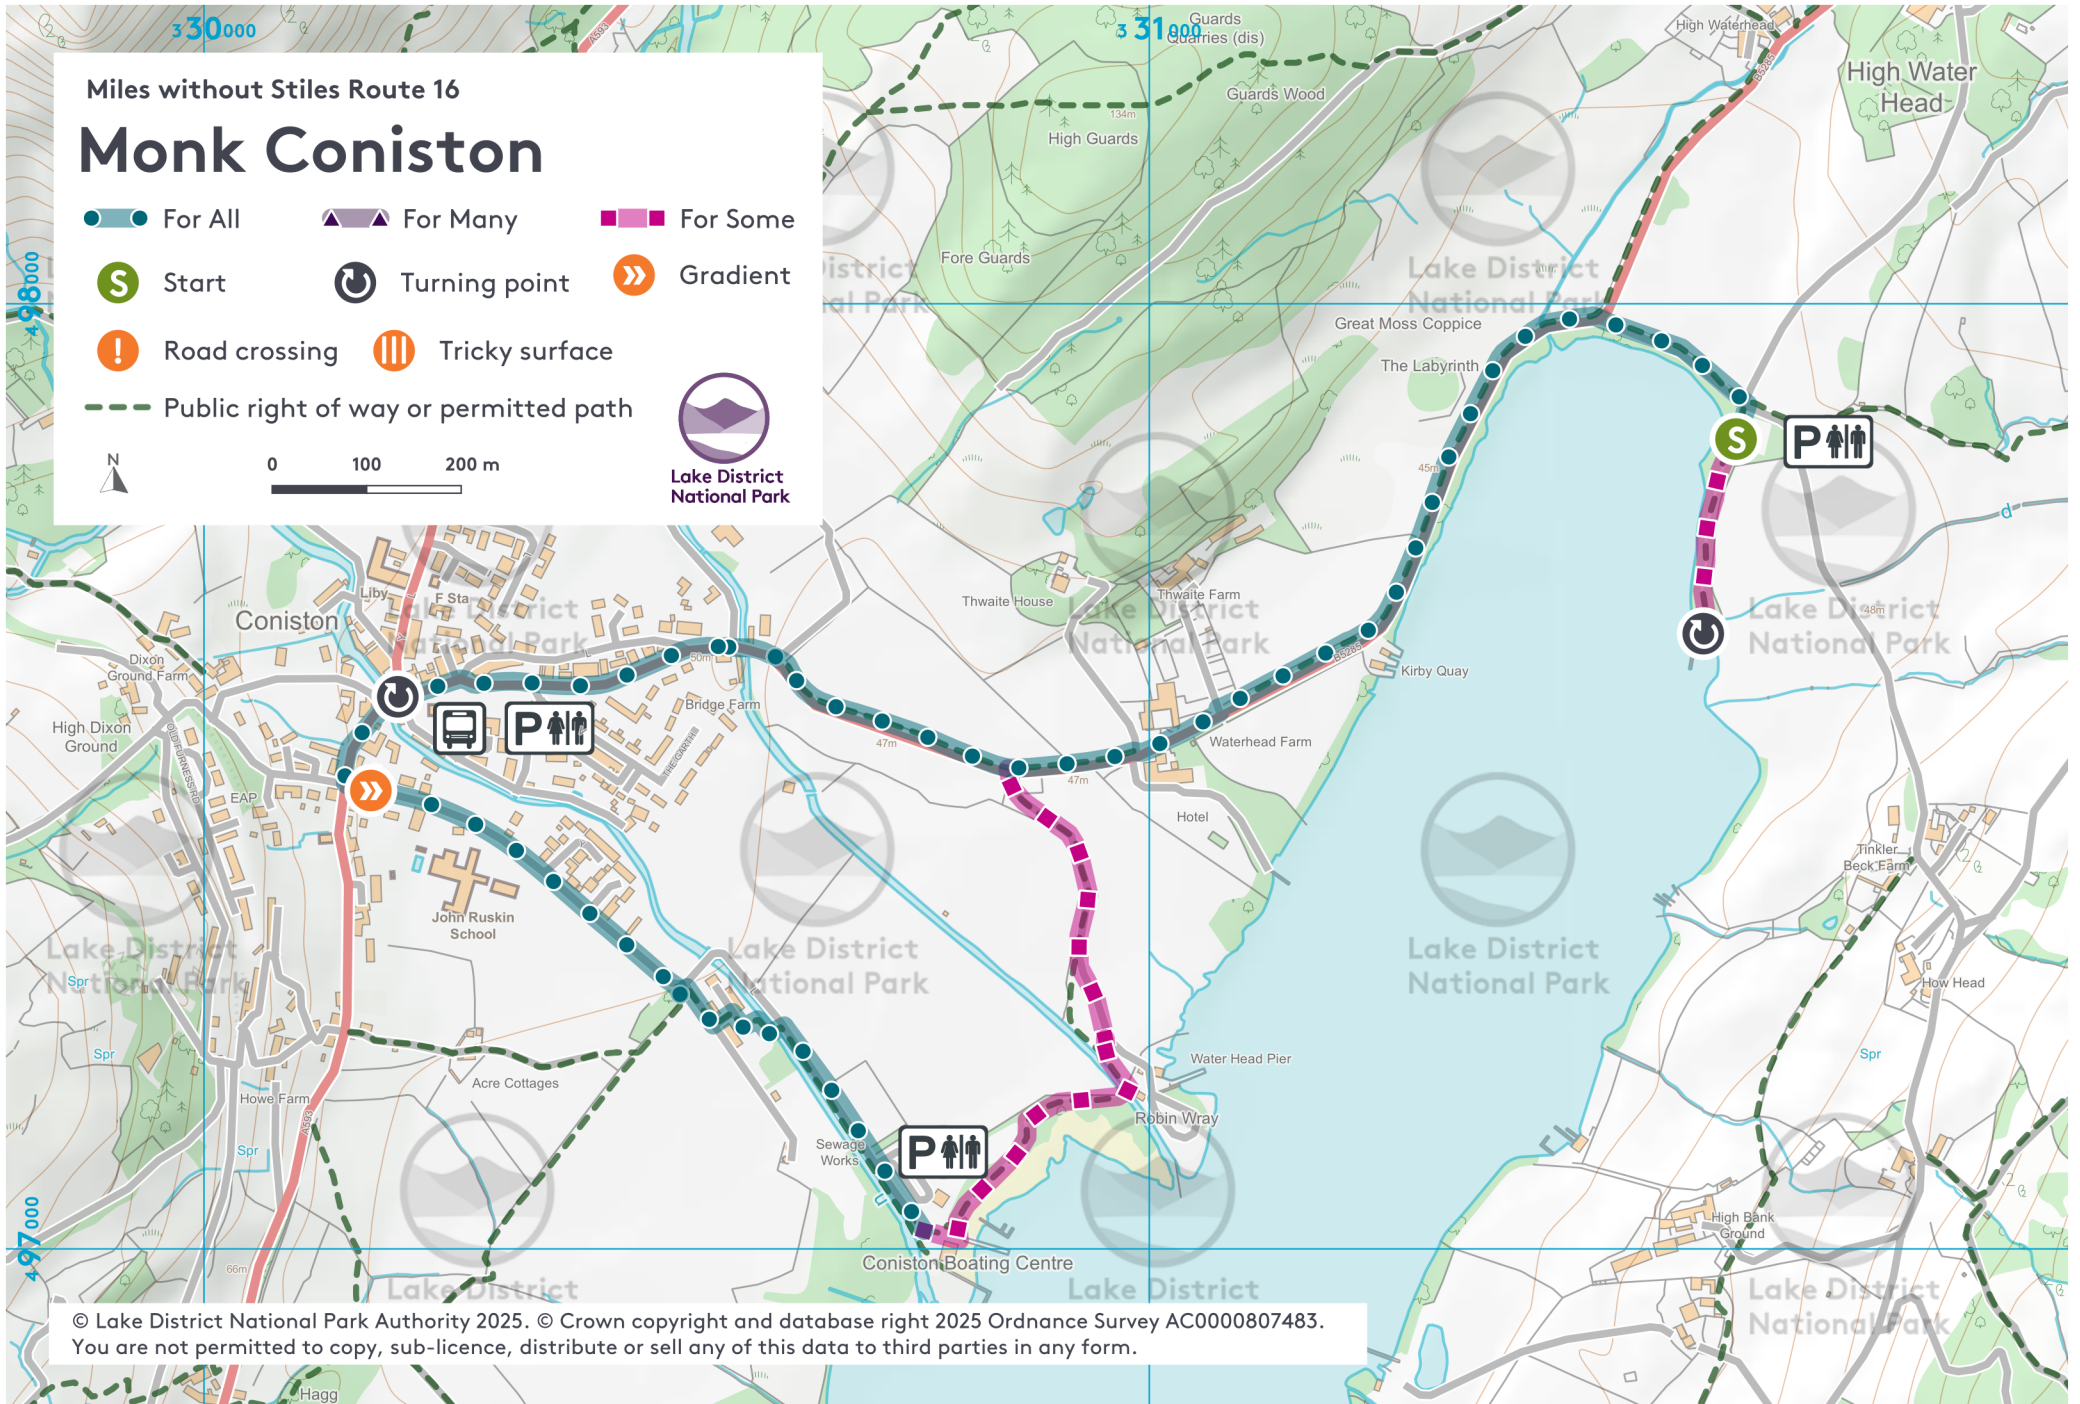

Miles without Stiles Route 16

Monk Coniston

- For All
- For Many
- For Some
- Start
- Turning point
- Gradient
- Road crossing
- Tricky surface
- Public right of way or permitted path

Lake District National Park

© Lake District National Park Authority 2025. © Crown copyright and database right 2025 Ordnance Survey AC0000807483. You are not permitted to copy, sub-licence, distribute or sell any of this data to third parties in any form.