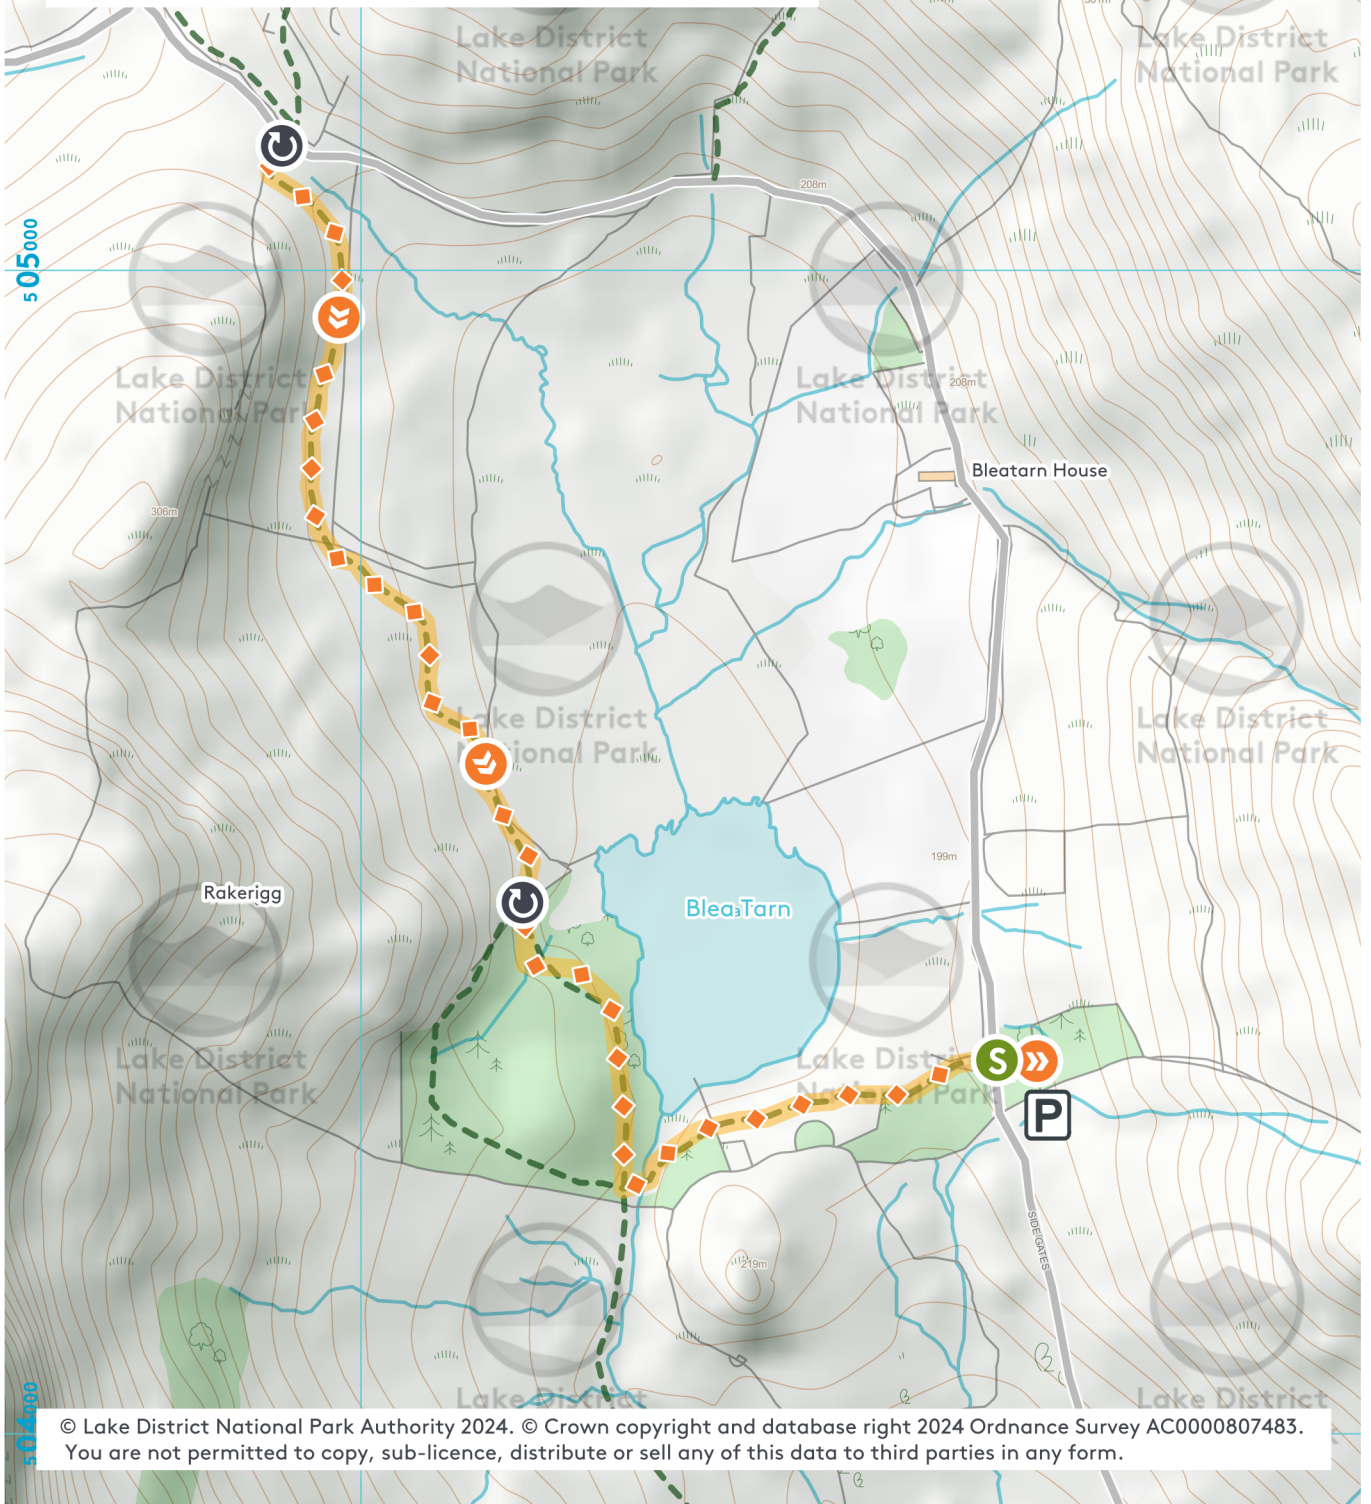

329000

Miles without Stiles Route 12

Blea Tarn

- ▲ For Many ■ For Some ◆ Challenging
- Ⓢ Start ⌚ Turning point ⤵ Gradient
- ⚠ Road crossing 🚧 Tricky surface
- Public right of way or permitted path

0 100 200 m

Lake District National Park

© Lake District National Park Authority 2024. © Crown copyright and database right 2024 Ordnance Survey AC0000807483.
 You are not permitted to copy, sub-licence, distribute or sell any of this data to third parties in any form.